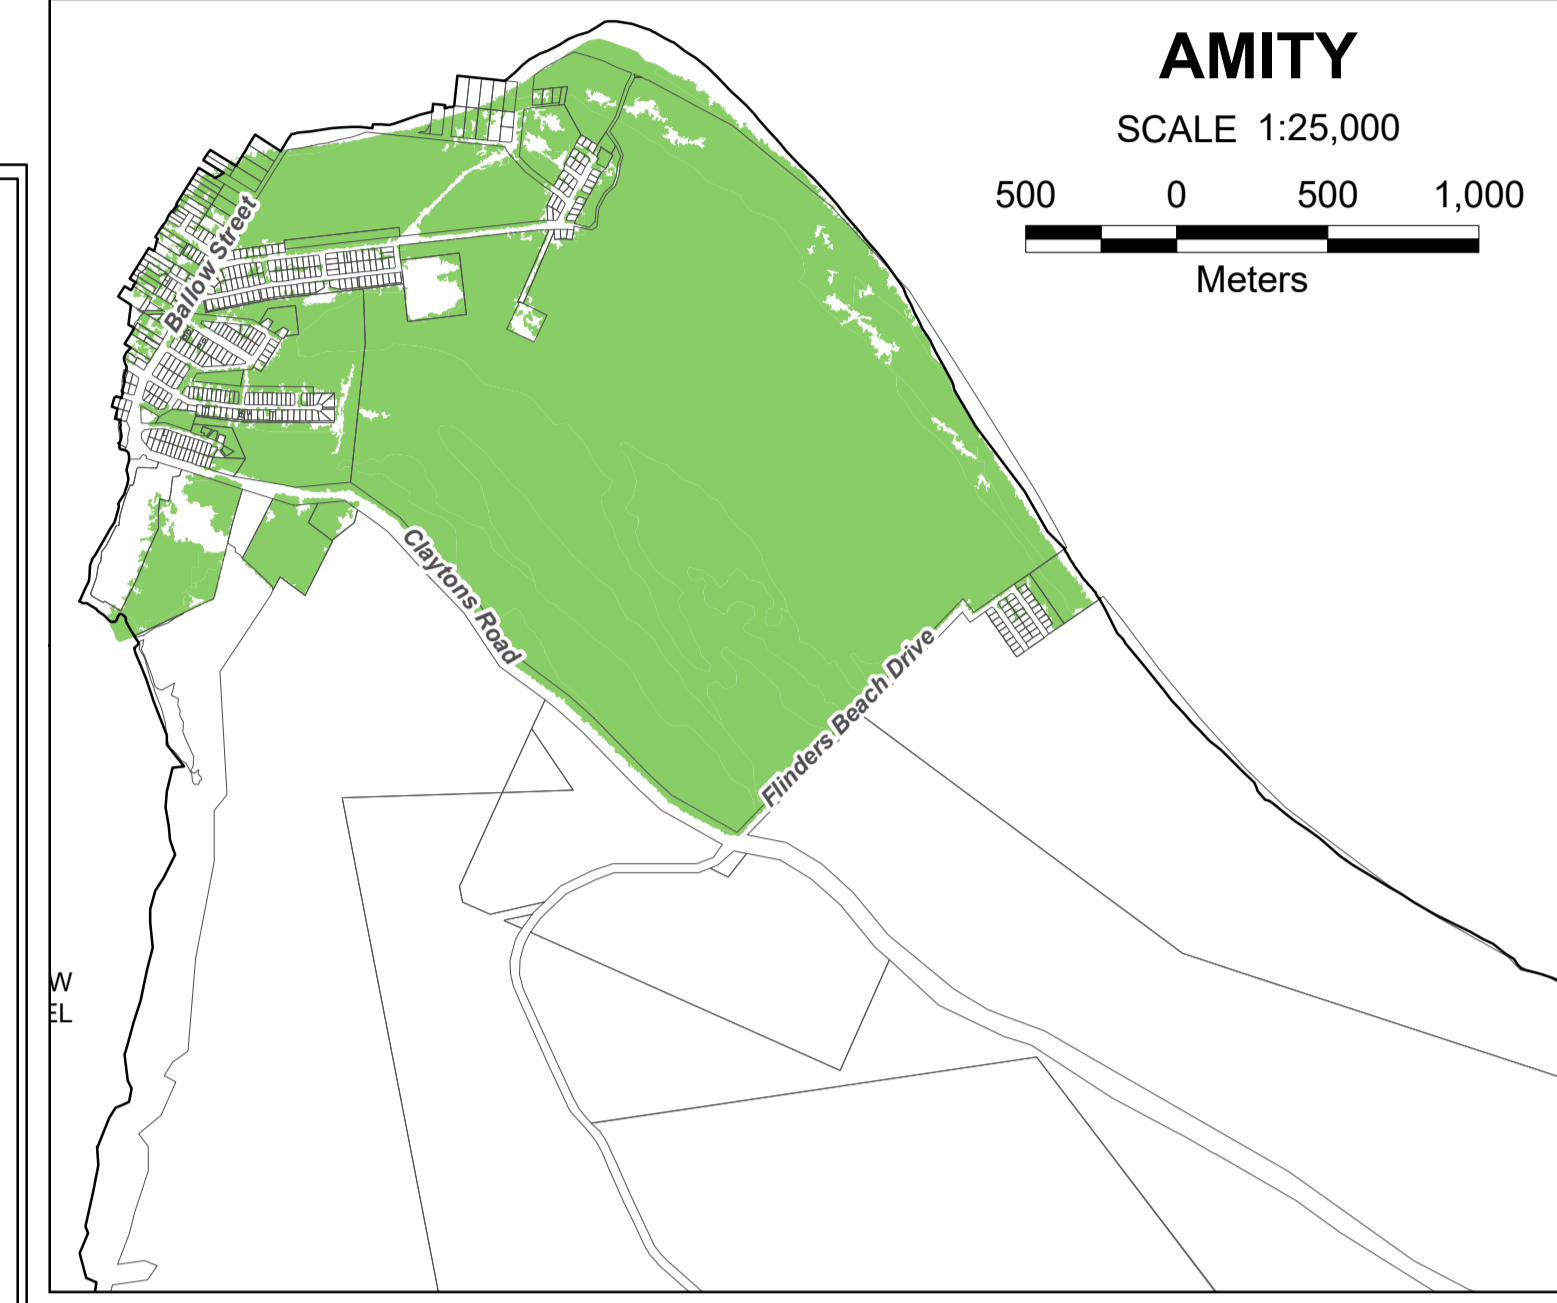

City Plan ENVIRONMENTAL SIGNIFICANCE OVERLAY

Version 10
Overlay Map - OM-008B
Sheet 2/2

- Matters of Local Environmental Significance (MLES)
- Cadastral Properties
- Outline of RCC
- Local Authorities outside RCC

Produced by
Spatial Business Intelligence
Redland City Council

May 2023

MORETON BAY MARINE PARK