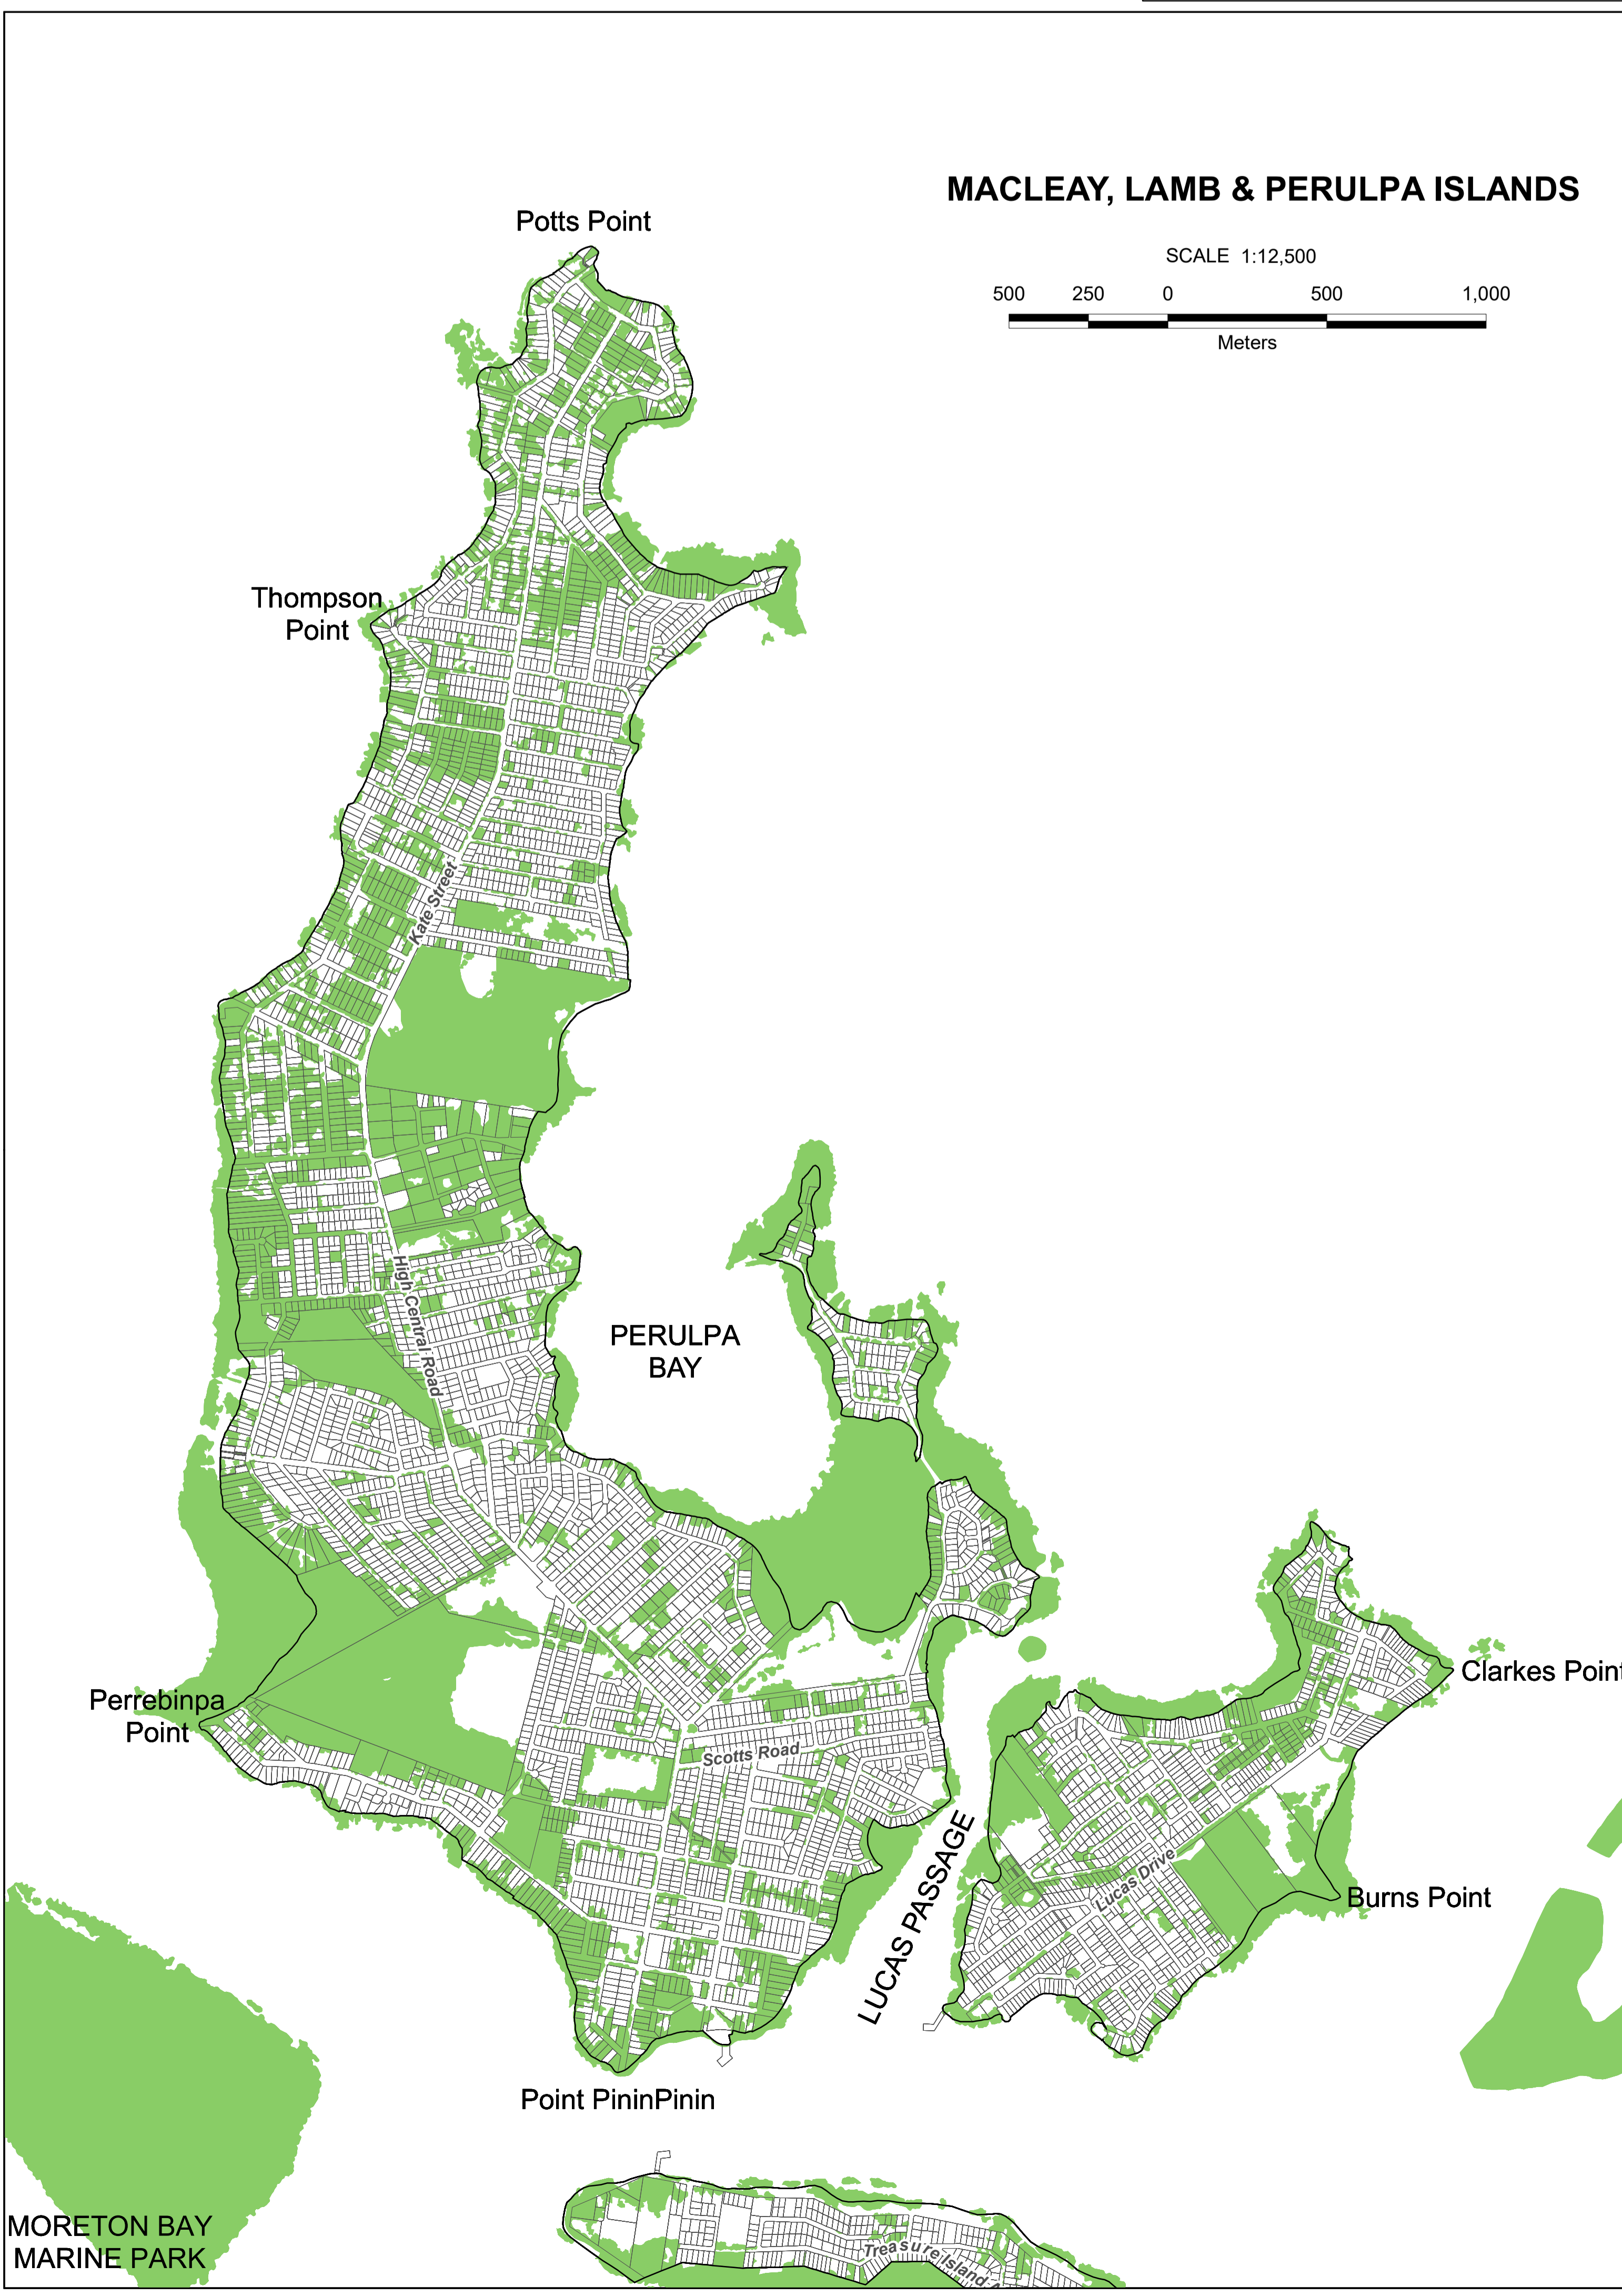

City Plan ENVIRONMENTAL SIGNIFICANCE OVERLAY

Version 10
Overlay Map - OM-008B
Sheet 2/2

- Matters of Local Environmental Significance (MLES)
- Cadastral Properties
- Outline of RCC
- Local Authorities outside RCC

Produced by
Spatial Business Intelligence
Redland City Council

May 2023

MORETON BAY MARINE PARK