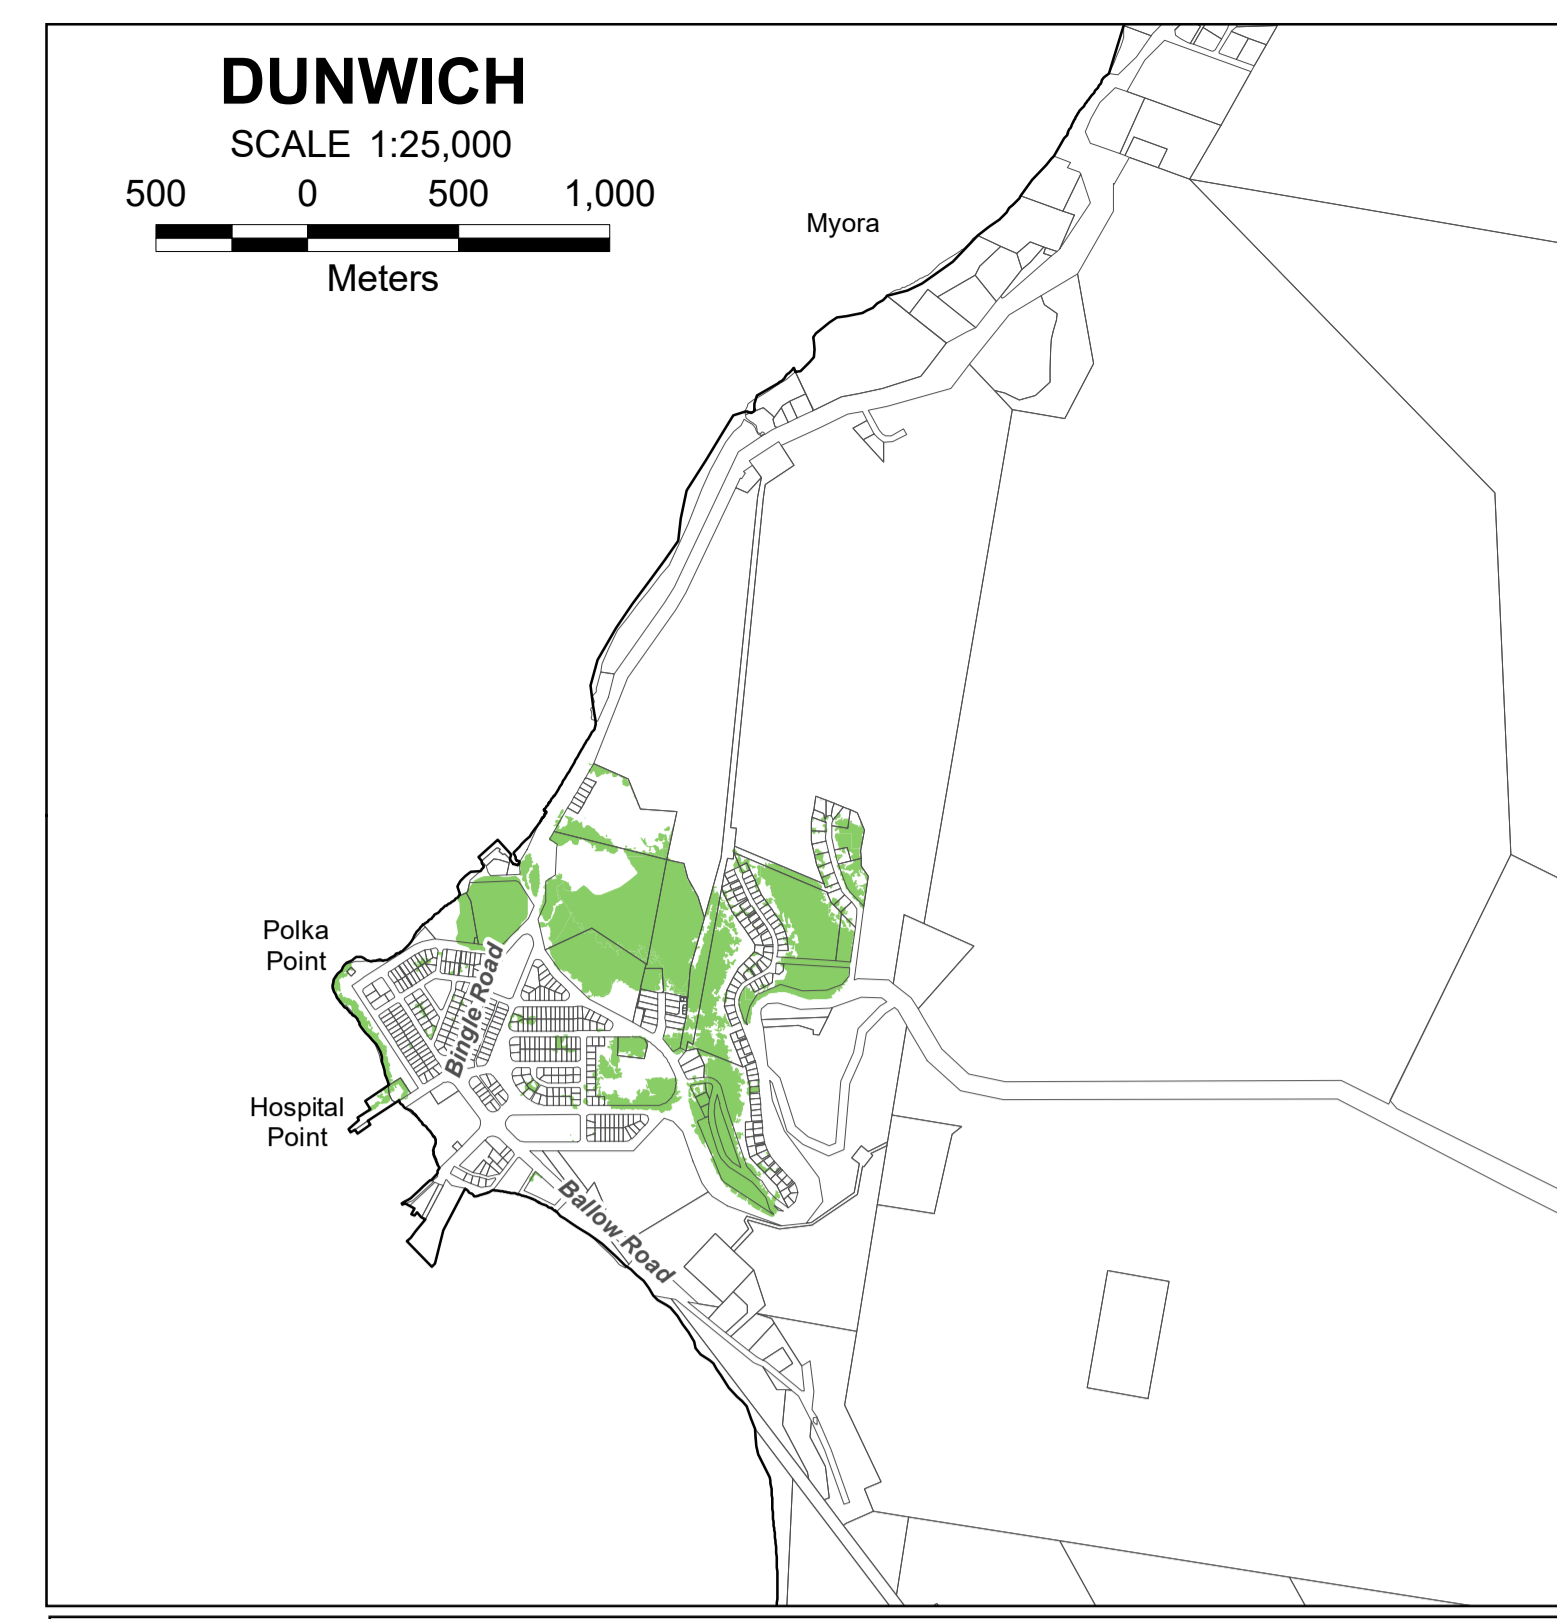

City Plan ENVIRONMENTAL SIGNIFICANCE OVERLAY

Version 10
Overlay Map - OM-008B
Sheet 2/2

- Matters of Local Environmental Significance (MLES)
- Cadastral Properties
- Outline of RCC
- Local Authorities outside RCC

Produced by
Spatial Business Intelligence
Redland City Council

May 2023

MORETON BAY MARINE PARK