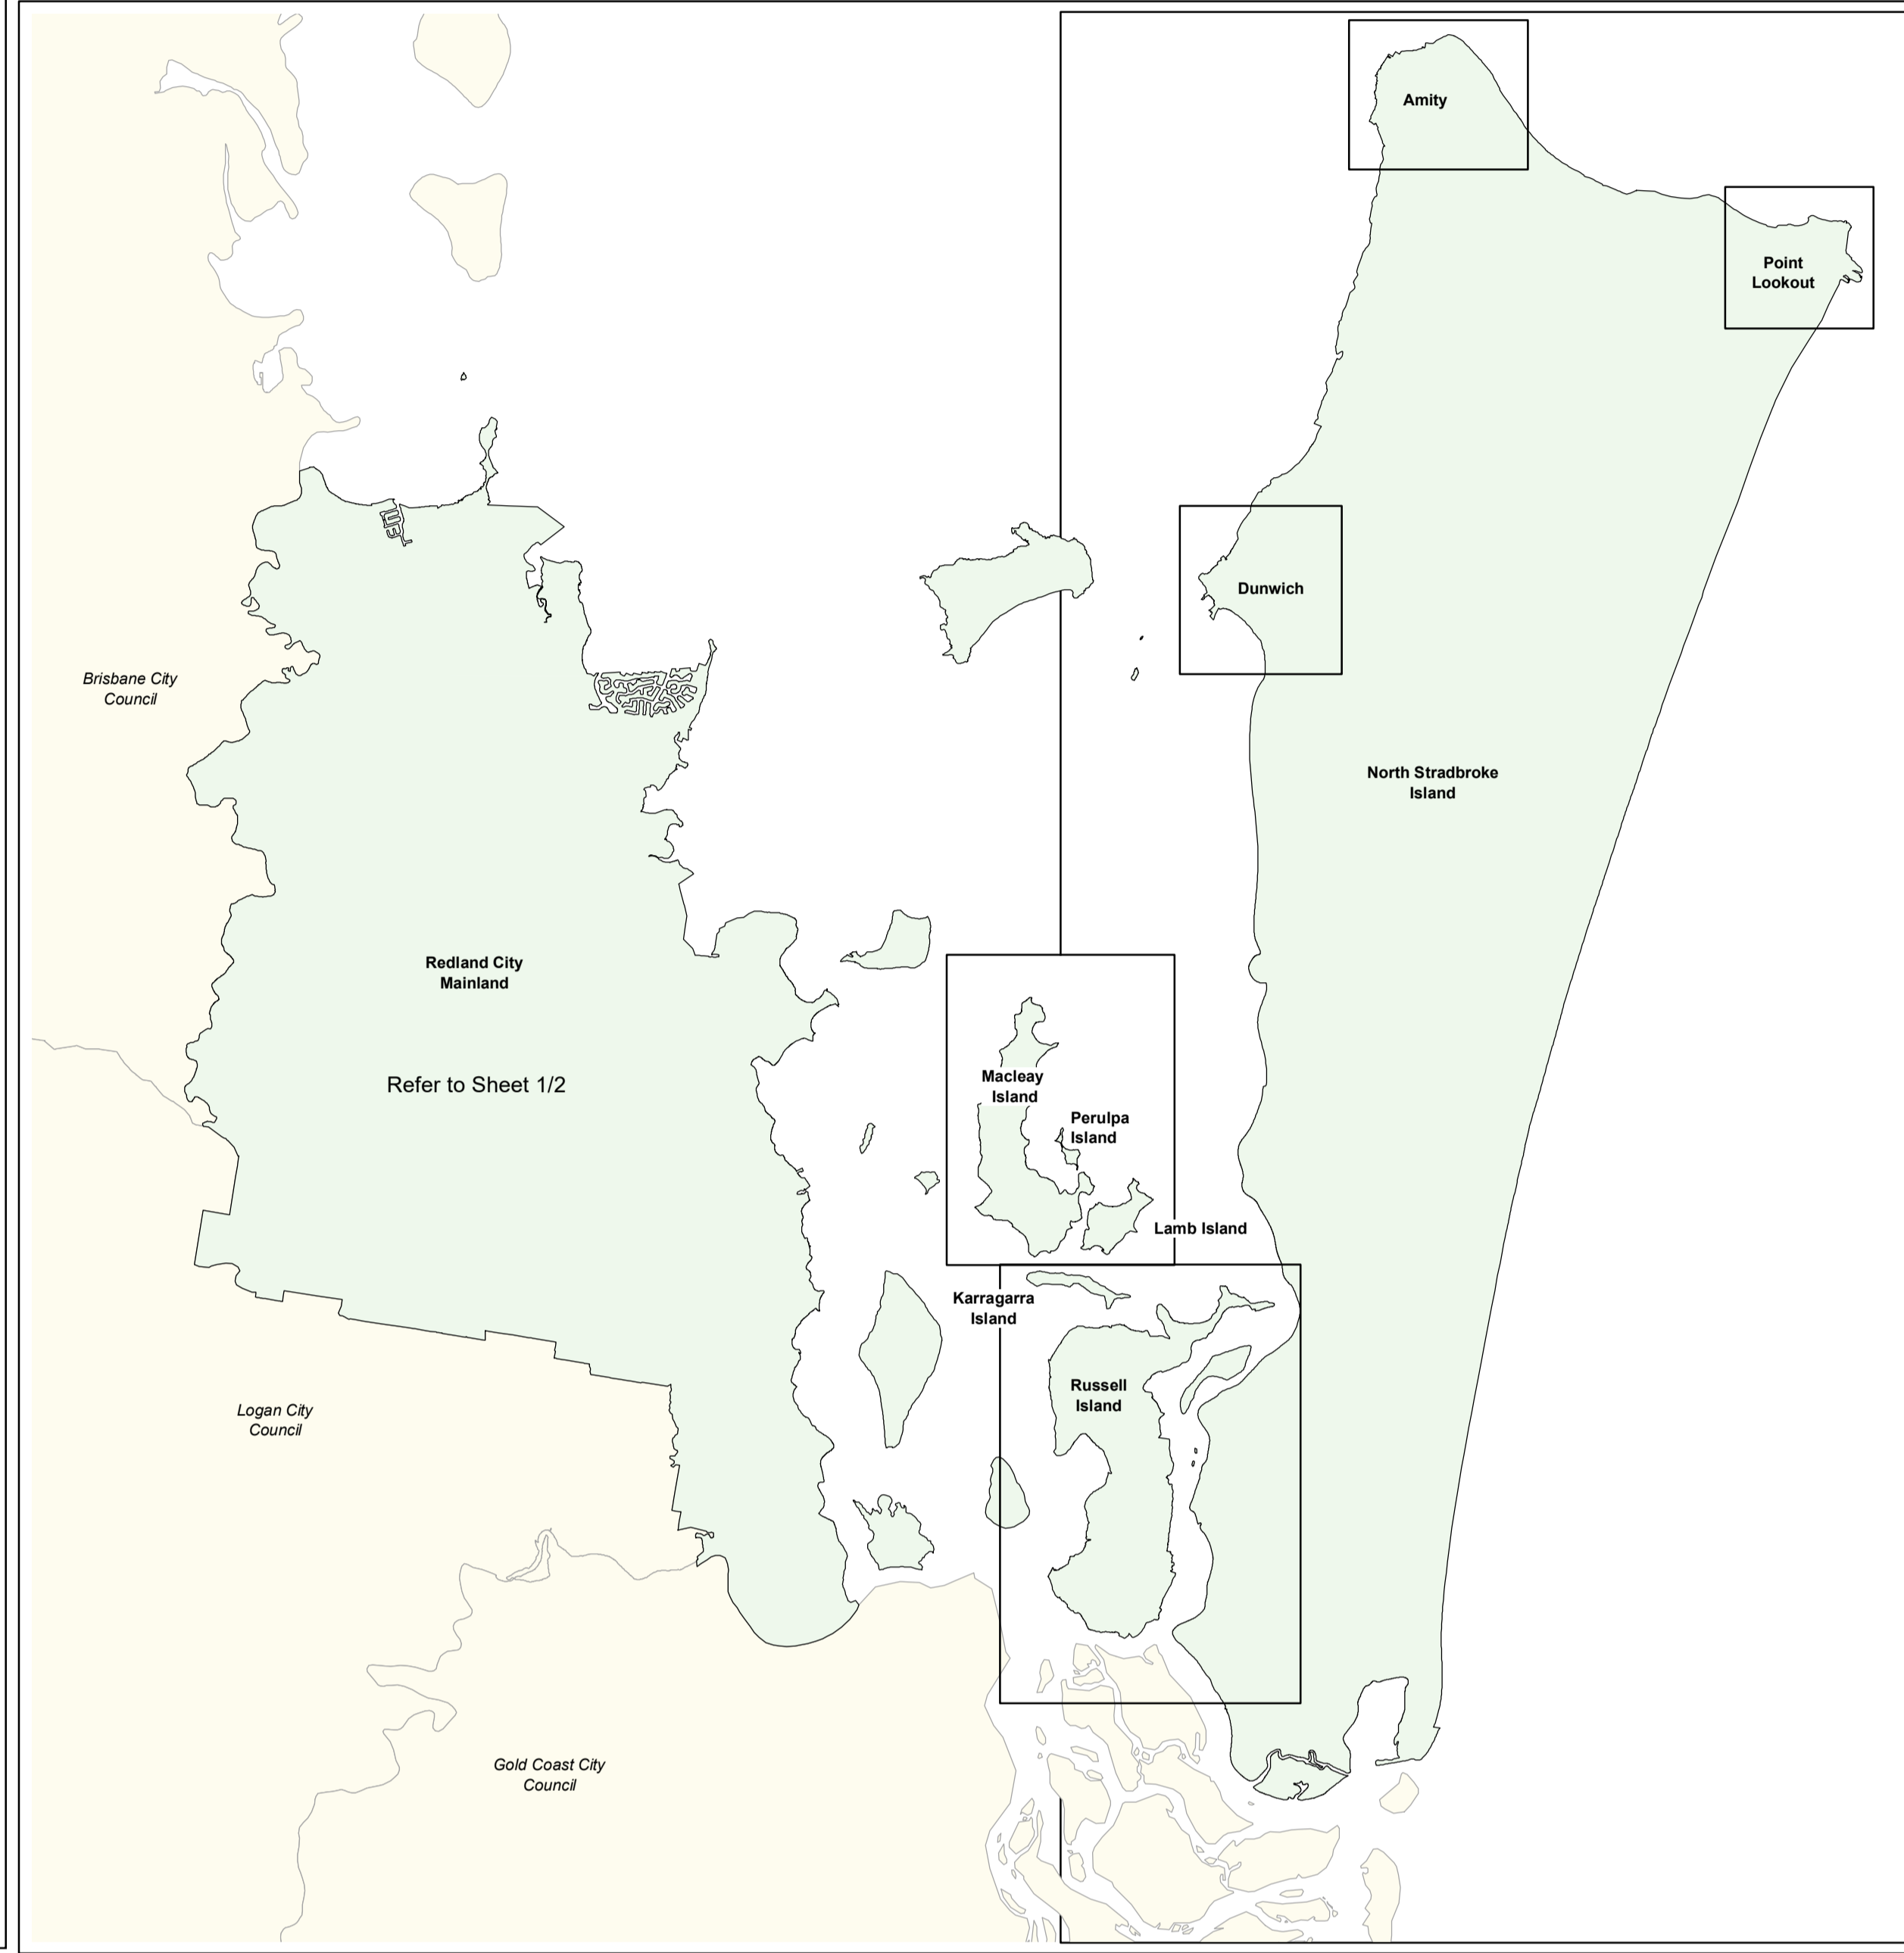

City Plan ENVIRONMENTAL SIGNIFICANCE OVERLAY

Version 10
Overlay Map - OM-008B
Sheet 2/2

- Matters of Local Environmental Significance (MLES)
- Cadastral Properties
- Outline of RCC
- Local Authorities outside RCC

Produced by
Spatial Business Intelligence
Redland City Council

May 2023

MORETON BAY MARINE PARK