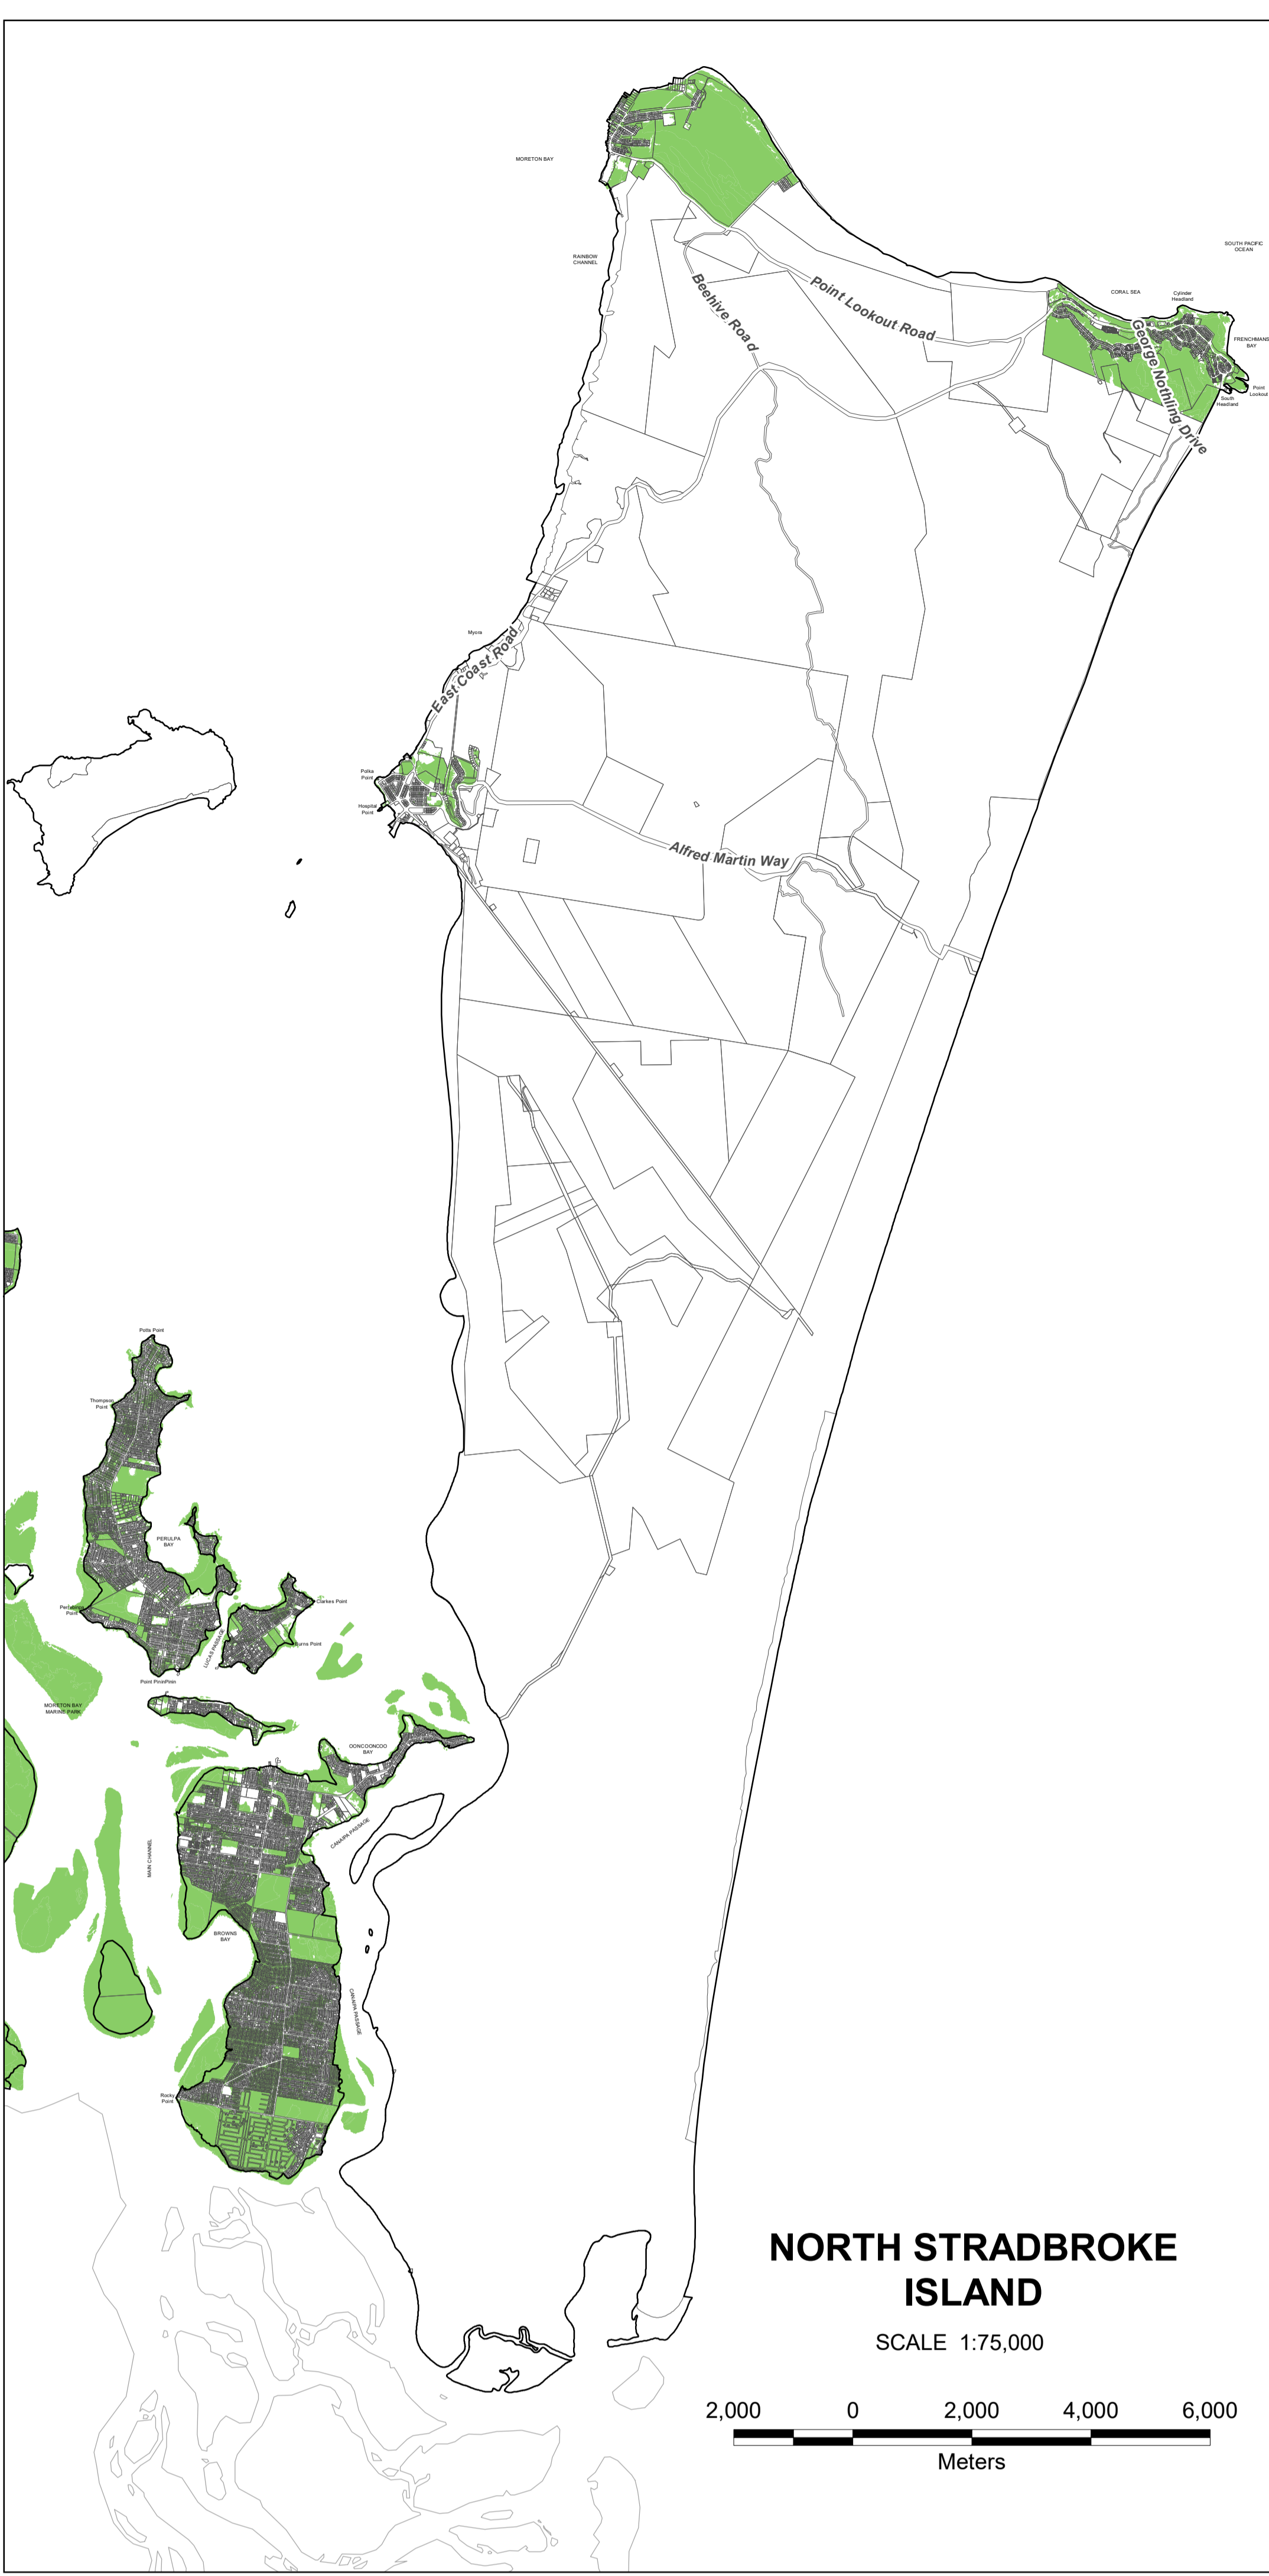

City Plan ENVIRONMENTAL SIGNIFICANCE OVERLAY

Version 10
Overlay Map - OM-008B
Sheet 2/2

- Matters of Local Environmental Significance (MLES)
- Cadastral Properties
- Outline of RCC
- Local Authorities outside RCC

Produced by
Spatial Business Intelligence
Redland City Council

May 2023

MORETON BAY MARINE PARK