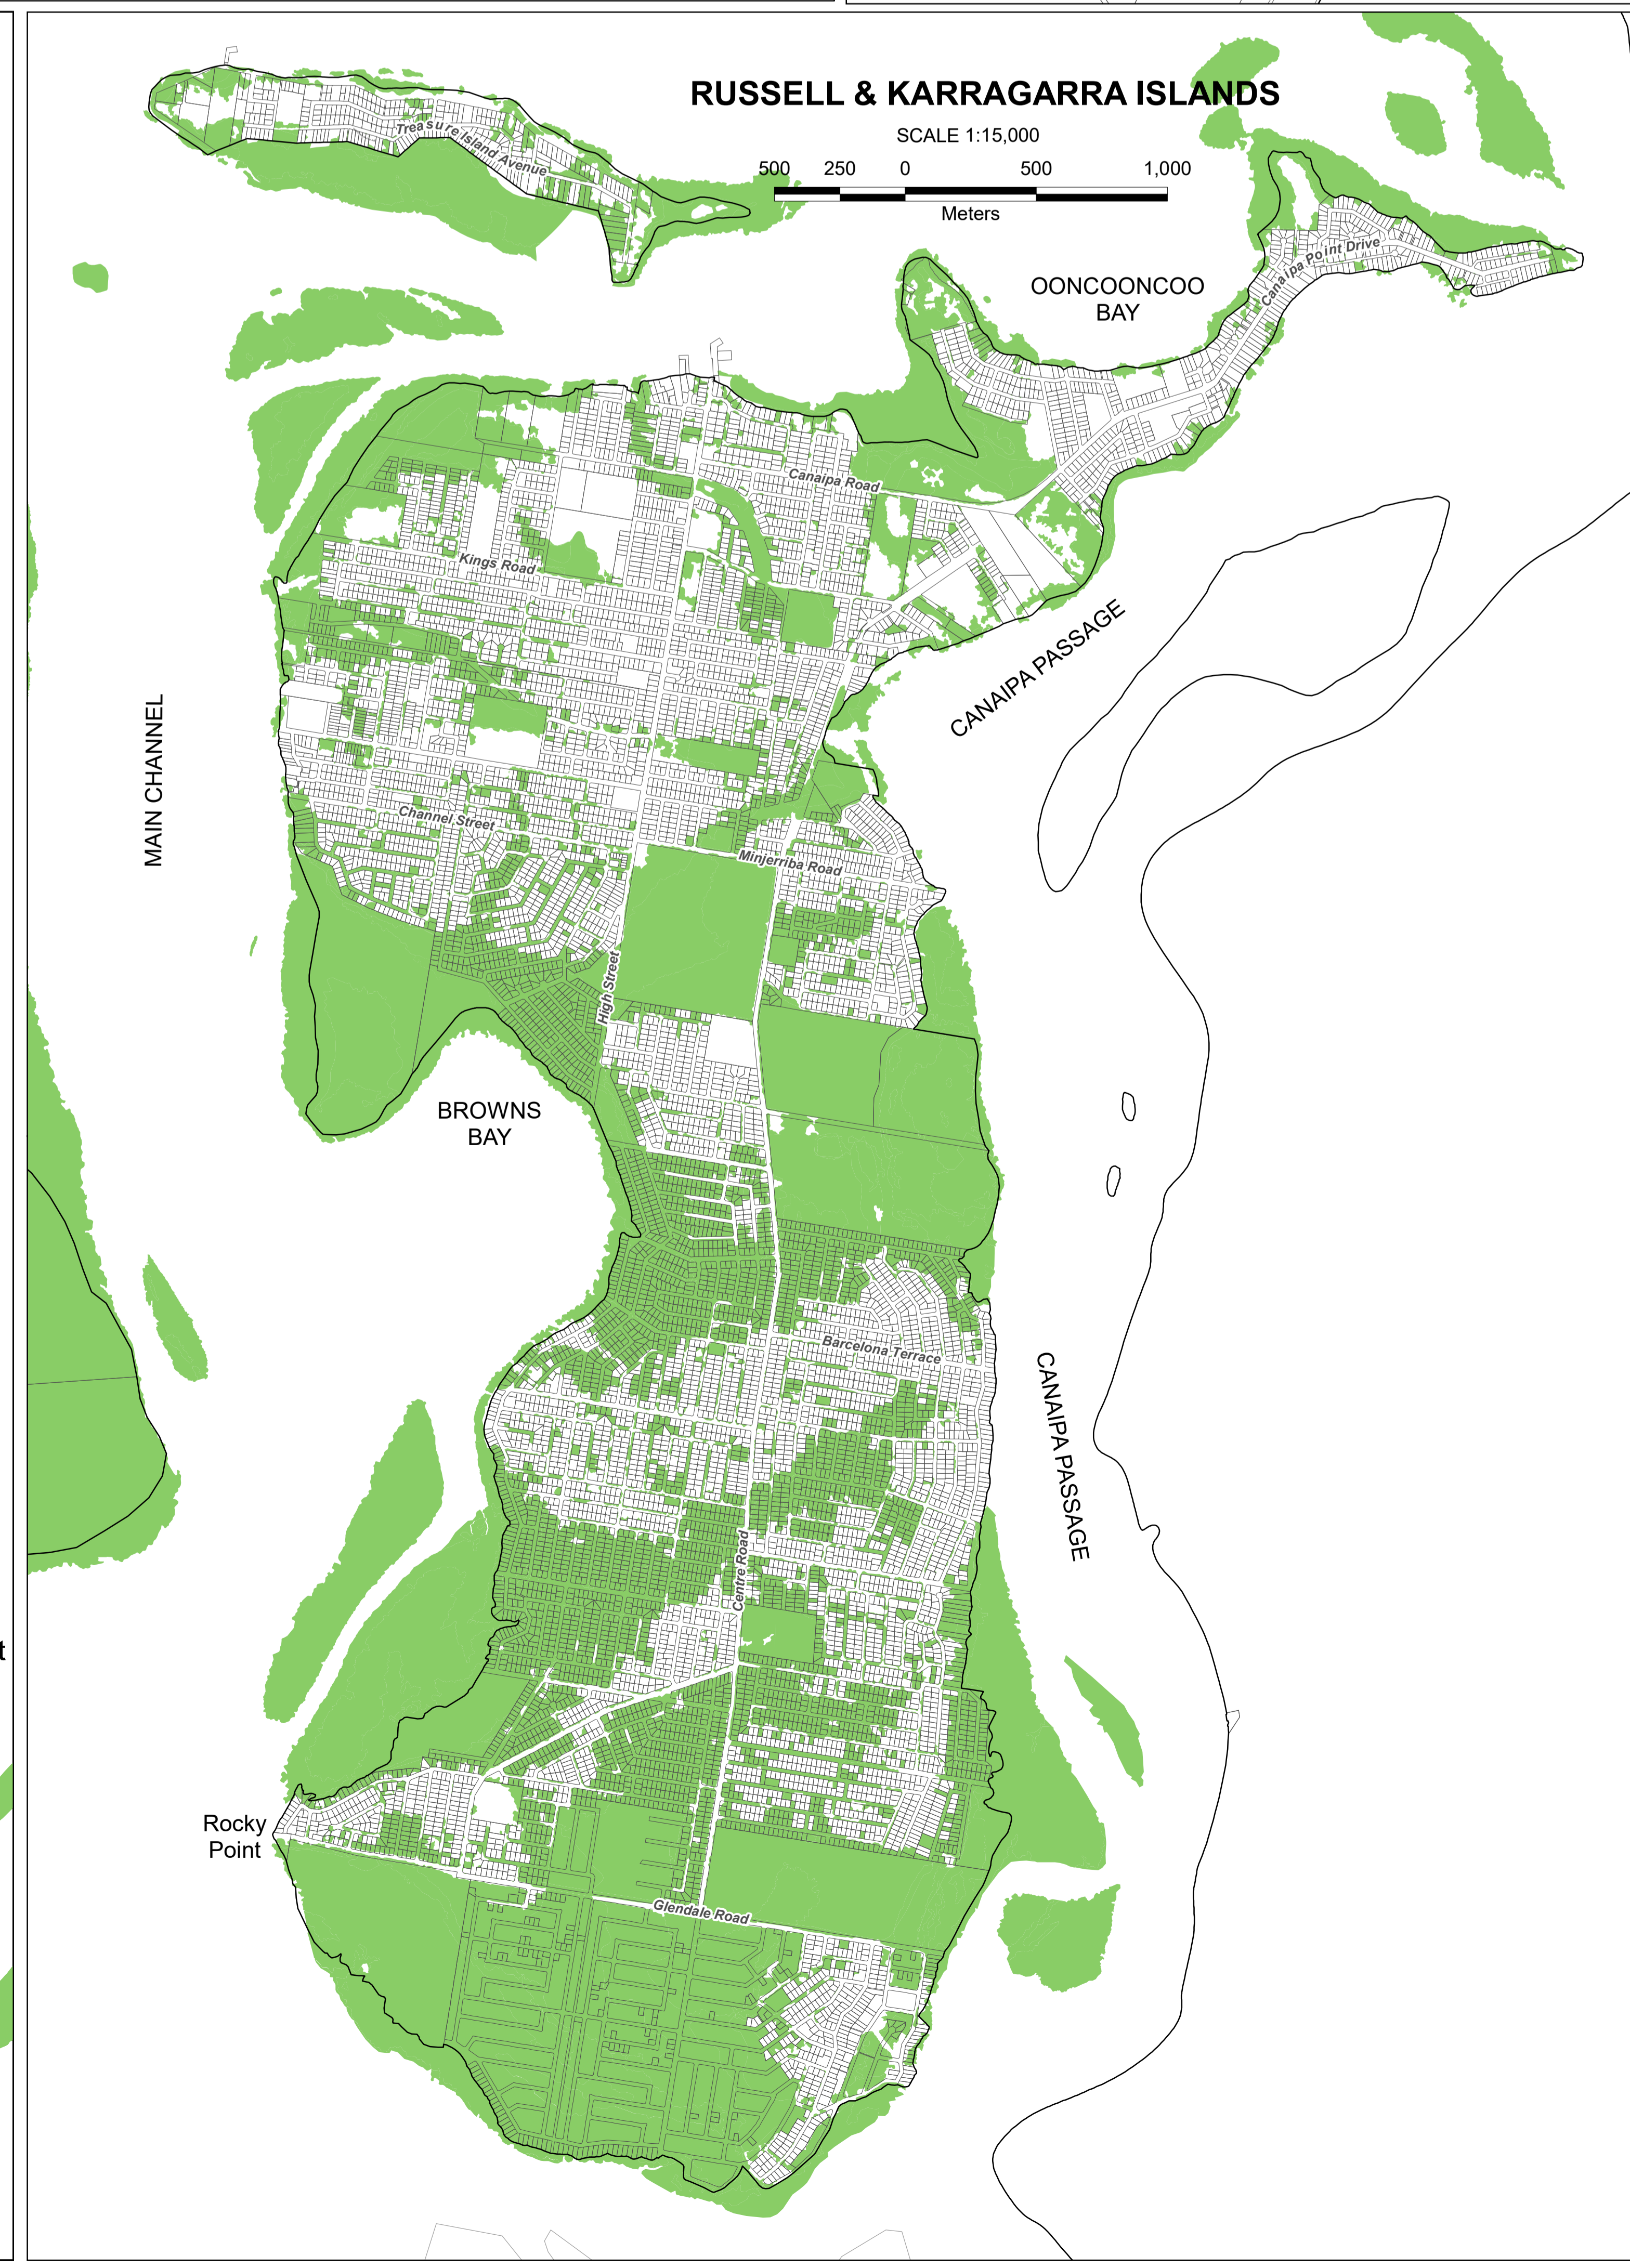

City Plan ENVIRONMENTAL SIGNIFICANCE OVERLAY

Version 10
Overlay Map - OM-008B
Sheet 2/2

- Matters of Local Environmental Significance (MLES)
- Cadastral Properties
- Outline of RCC
- Local Authorities outside RCC

Produced by
Spatial Business Intelligence
Redland City Council

May 2023

MORETON BAY MARINE PARK