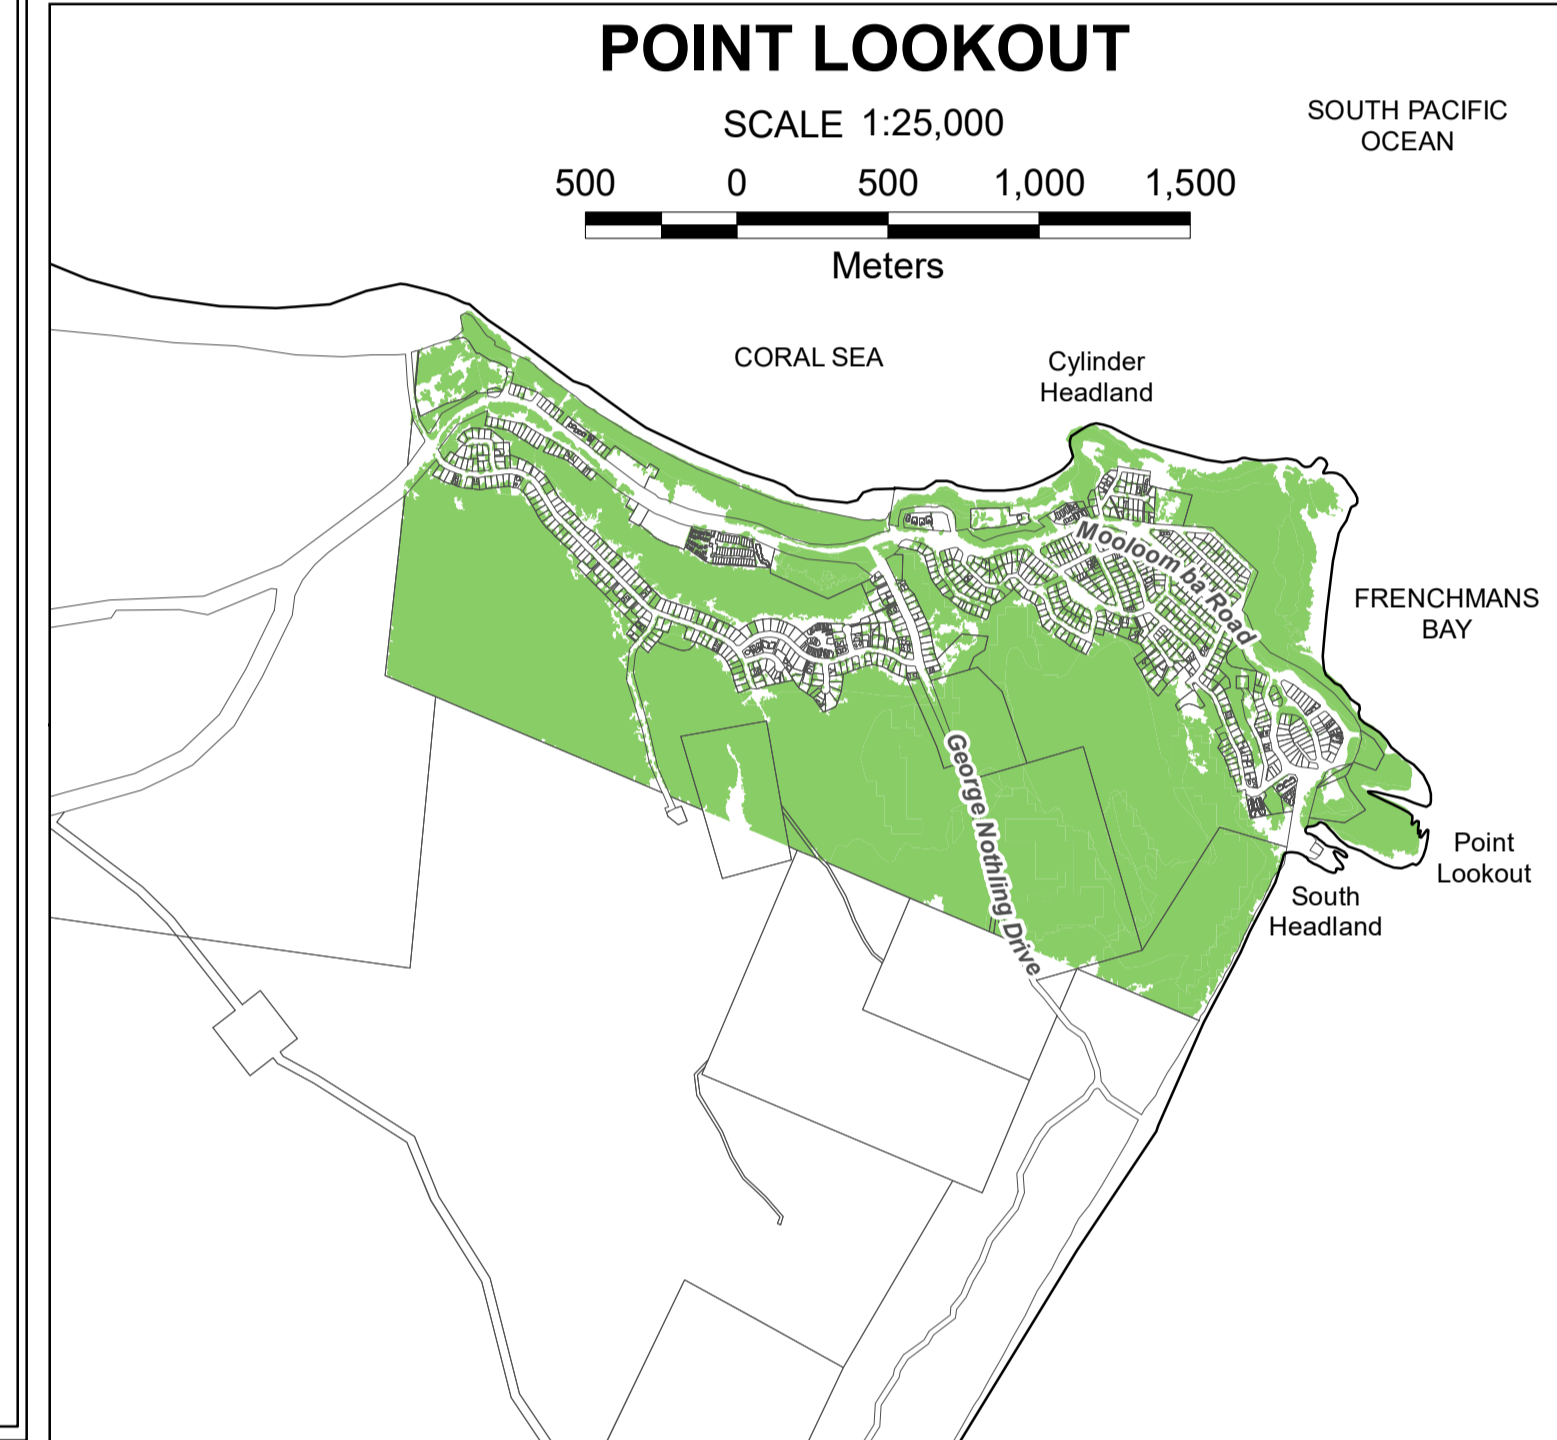

City Plan ENVIRONMENTAL SIGNIFICANCE OVERLAY

Version 10
Overlay Map - OM-008B
Sheet 2/2

- Matters of Local Environmental Significance (MLES)
- Cadastral Properties
- Outline of RCC
- Local Authorities outside RCC

Produced by
Spatial Business Intelligence
Redland City Council

May 2023

MORETON BAY MARINE PARK