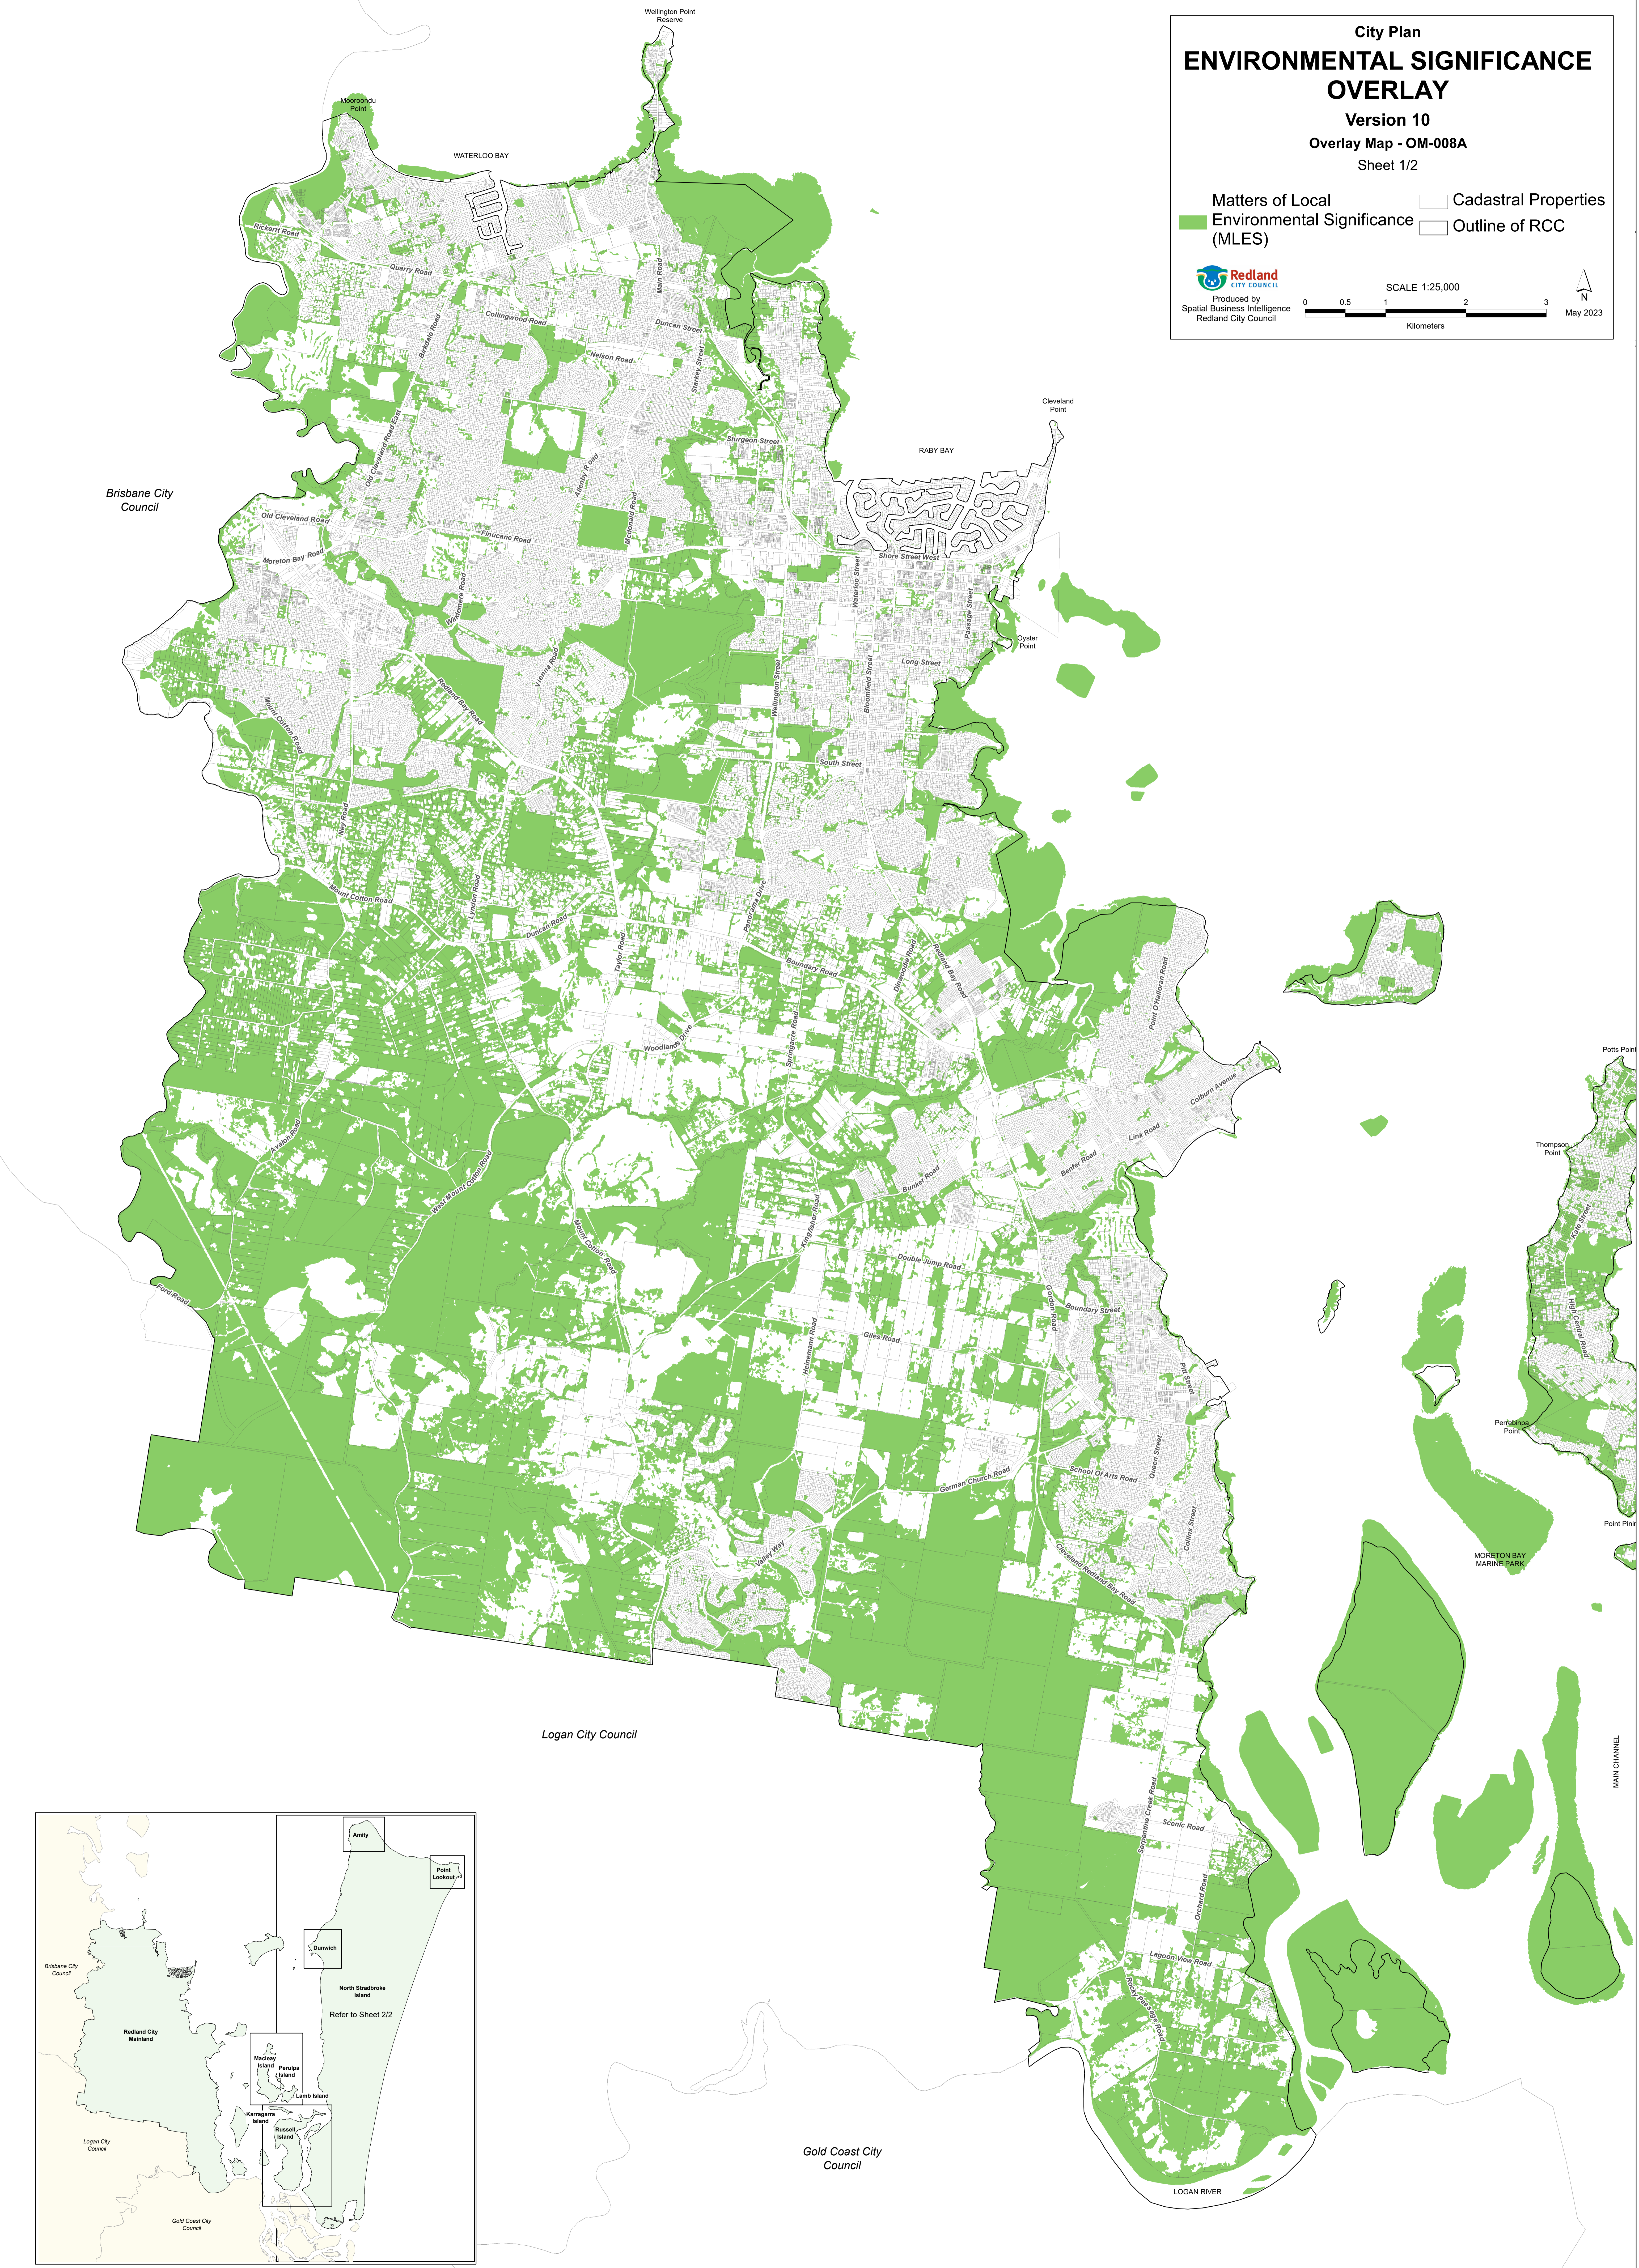

City Plan
ENVIRONMENTAL SIGNIFICANCE OVERLAY
 Version 10
 Overlay Map - OM-008A
 Sheet 1/2

Matters of Local Environmental Significance (MLES)
 Cadastral Properties
 Outline of RCC

Redland CITY COUNCIL
 Produced by Spatial Business Intelligence
 Redland City Council

SCALE 1:25,000
 0 0.5 1 2 3 Kilometers

 May 2023

Brisbane City Council

Logan City Council

Gold Coast City Council