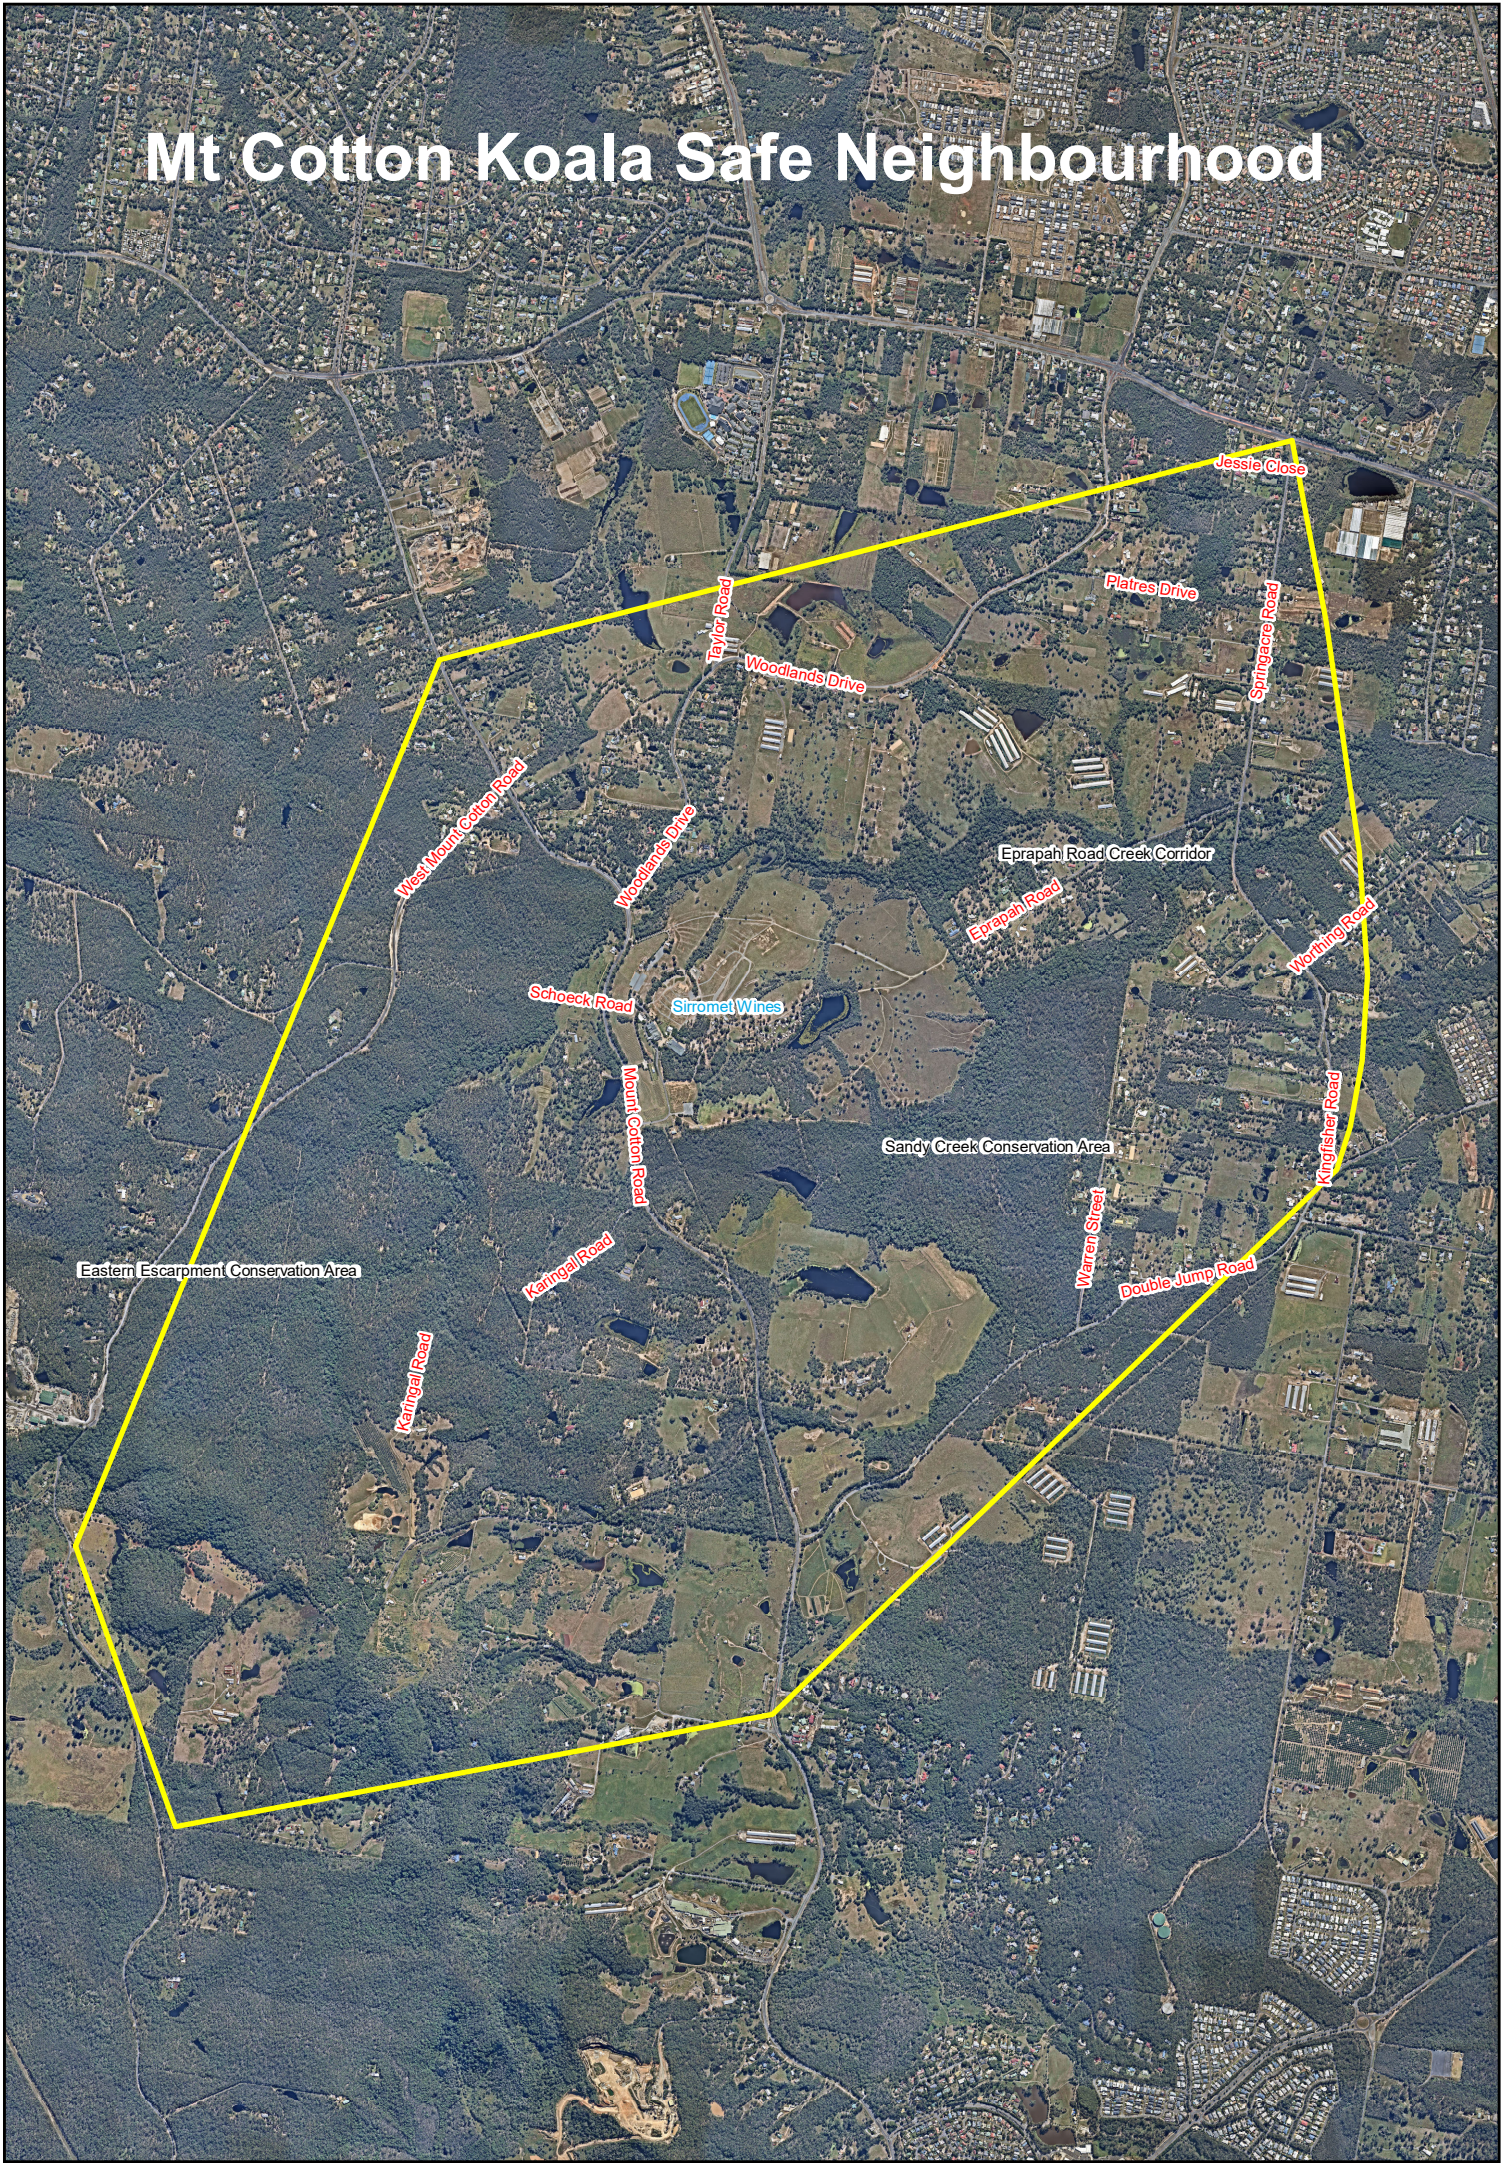

# Mt Cotton Koala Safe Neighbourhood

Eastern Escarpment Conservation Area

Siromet Wines

Sandy Creek Conservation Area

Epraph Road Creek Corridor