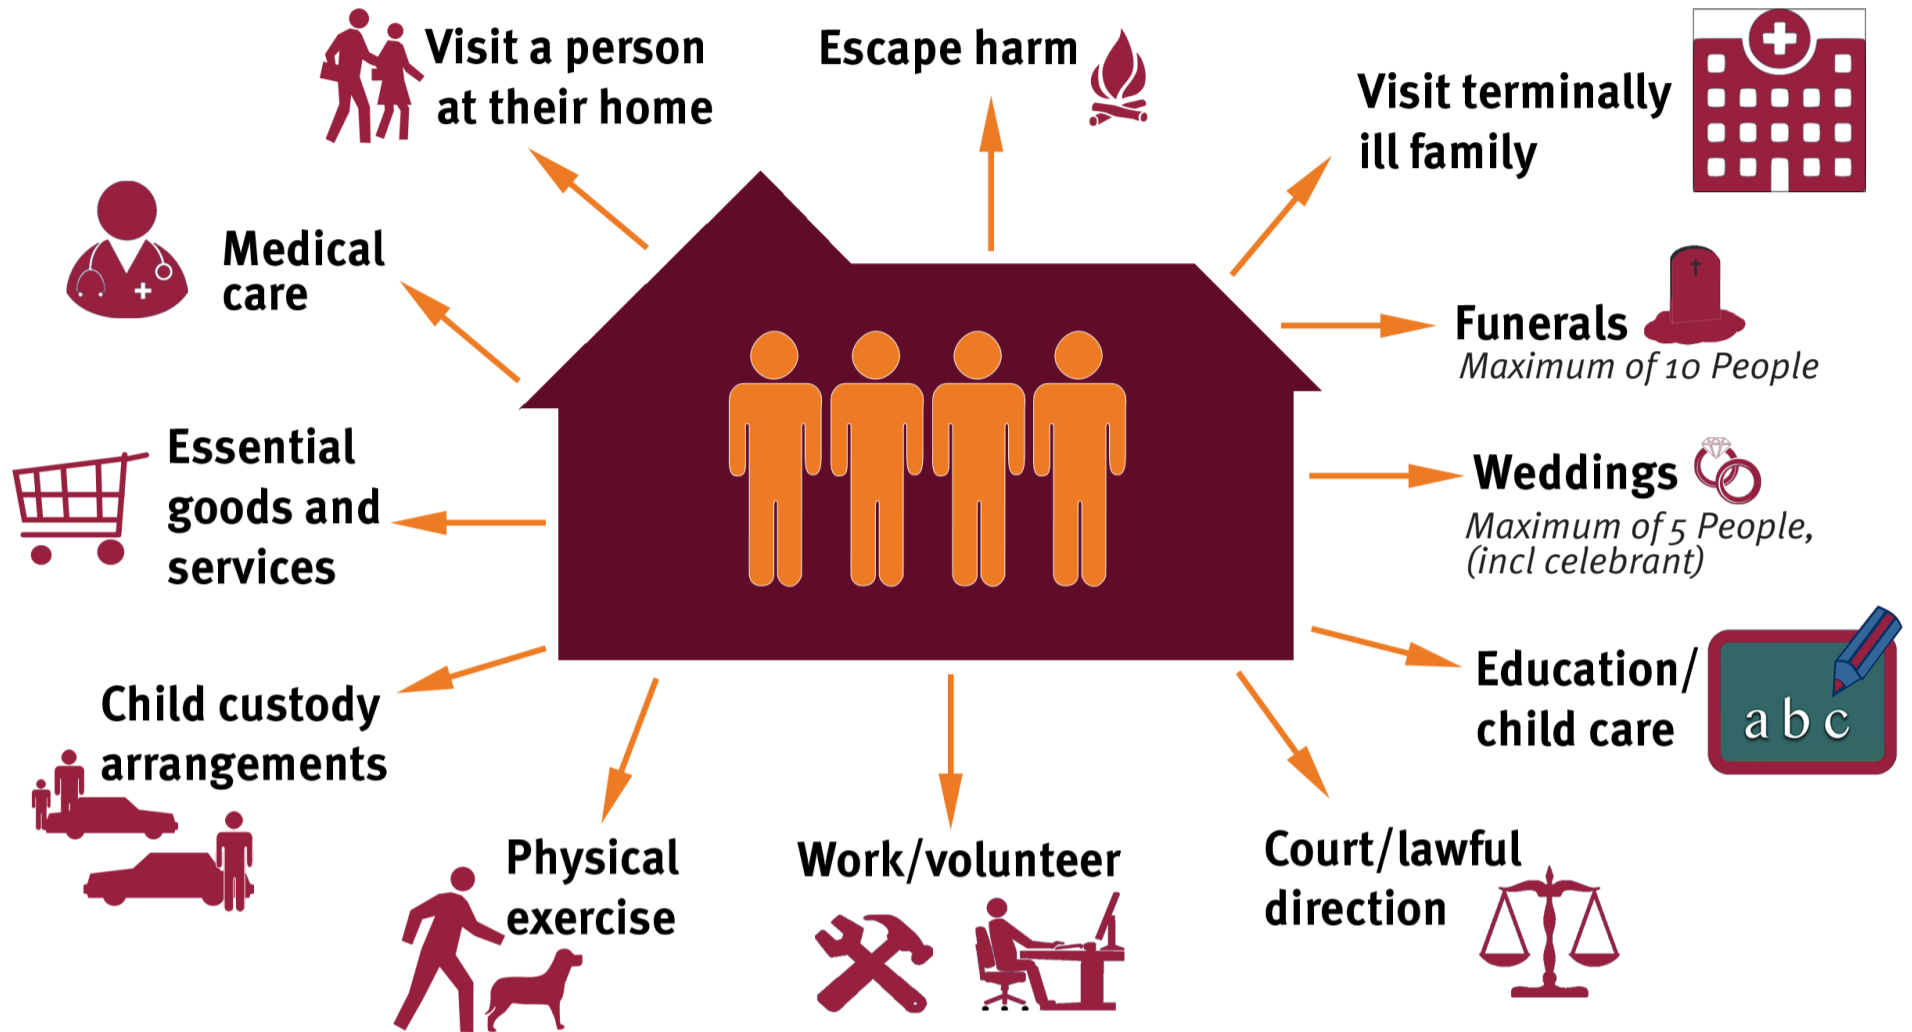

Unite against COVID-19

When can I leave my house?

Household member

Visitor

I can go with:

My household

OR

Me plus one

How many people can come to my house?

You can have a maximum of 2 visitors

(excluding workers/volunteers)

You can only have two visitors no matter how many people usually reside in your household.

[COVID19.qld.gov.au](https://www.covid19.qld.gov.au)