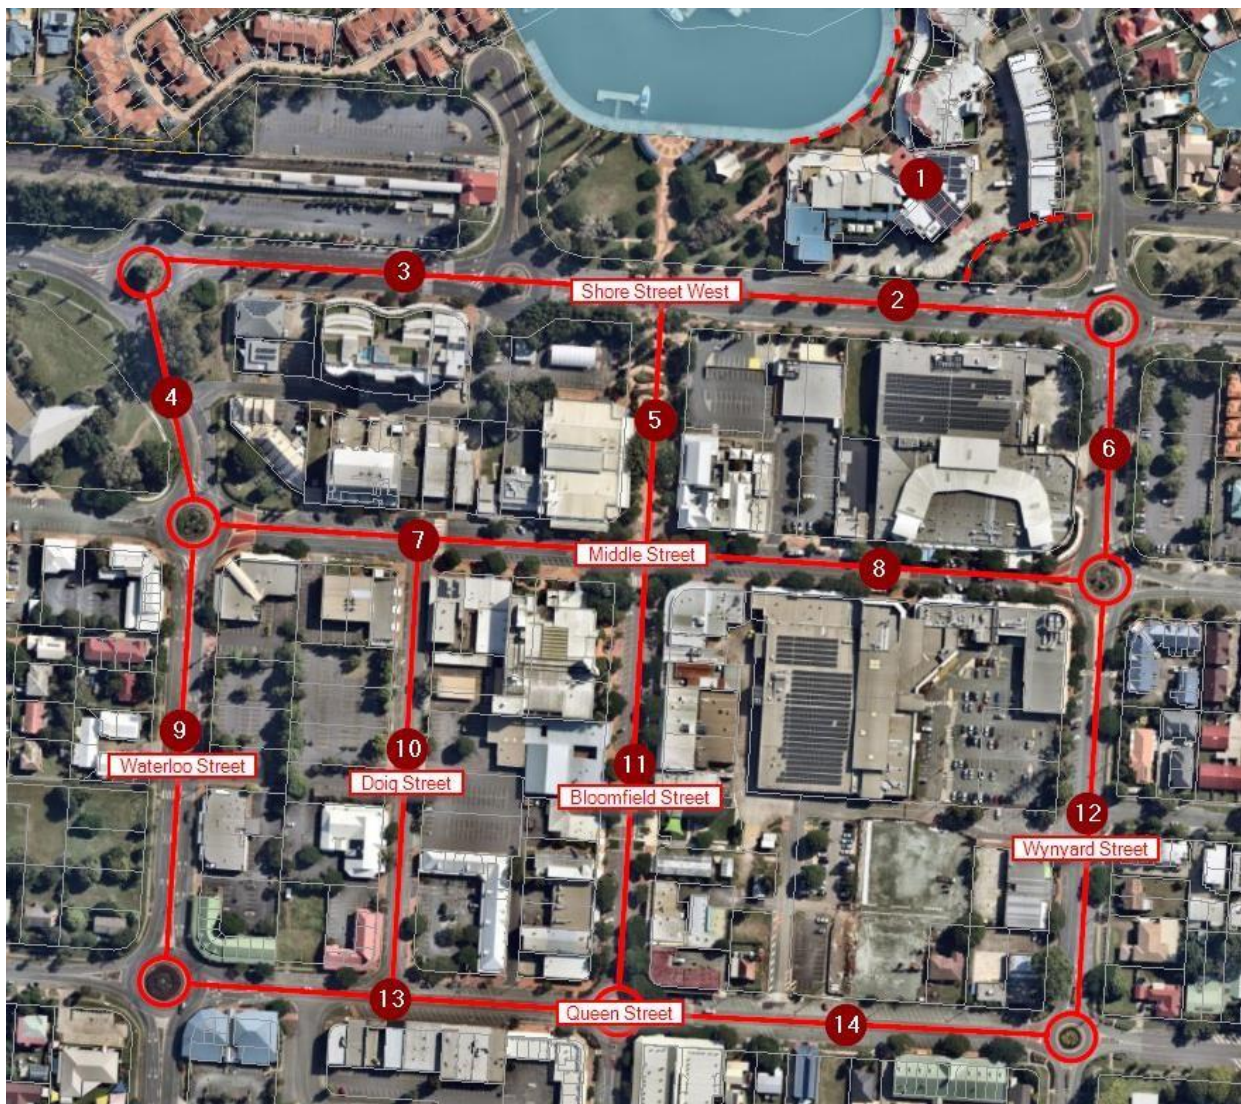

## Bud Lighting Permitted Street Locations

Council only assess applications for Bud Lighting Permits if the street tree is located in the permitted street locations identified below. Other streetcapes will be considered in the future, or as determined by council.

### Cleveland Village Centre

**Capalaba**

**Redland Bay**

## Wellington Point