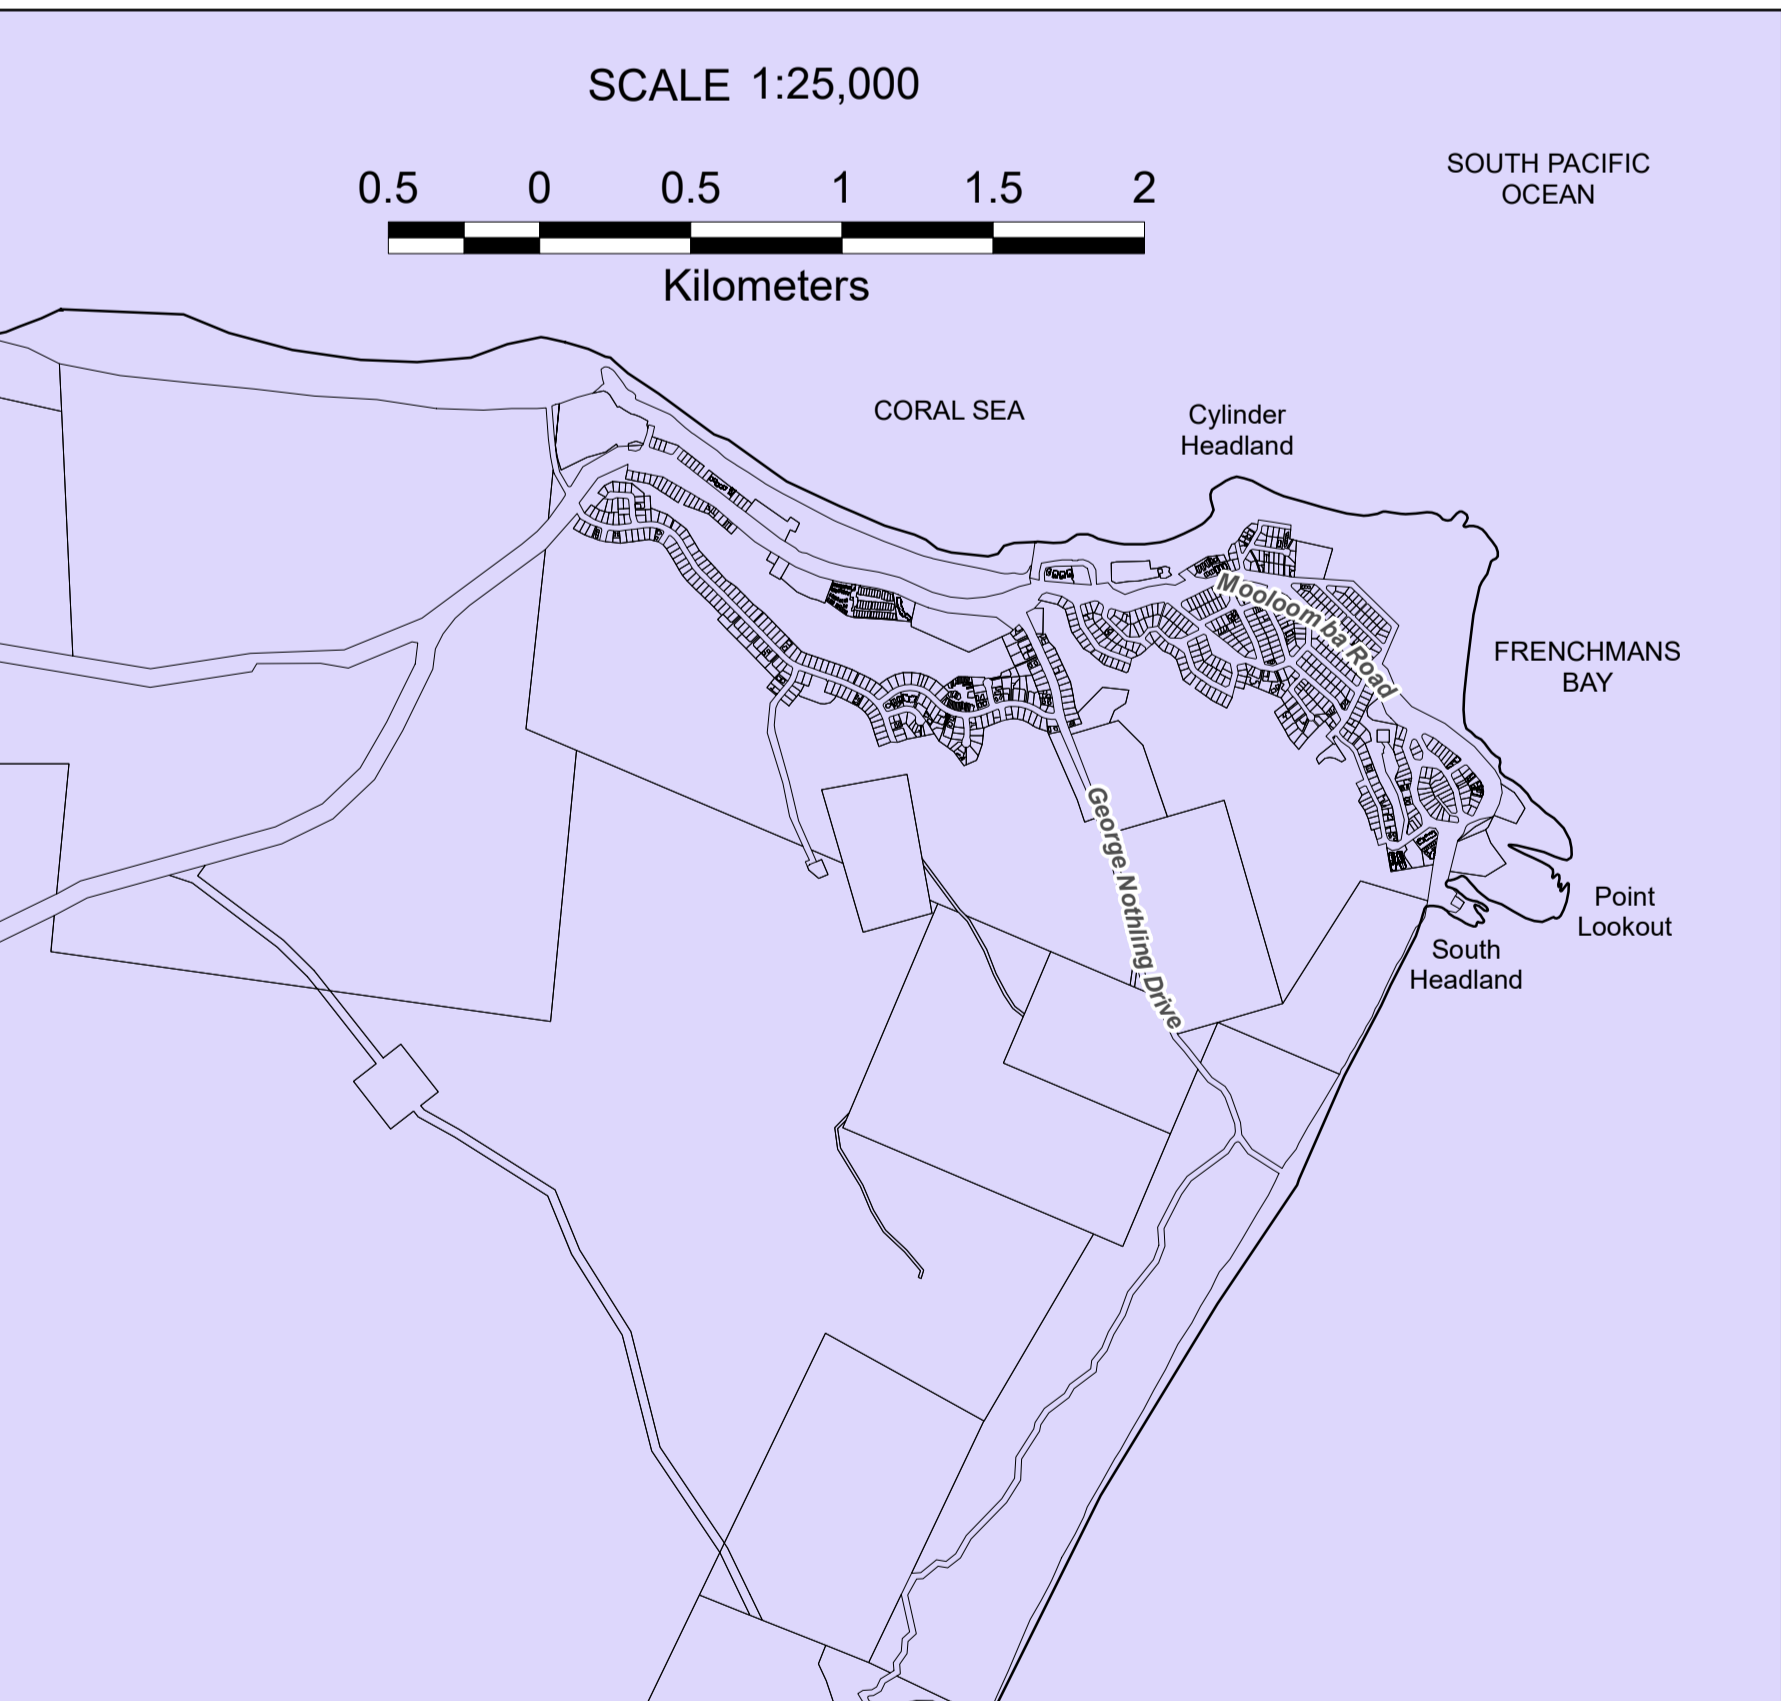

# City Plan AIRPORT ENVIRONS OVERLAY

Version 12  
Overlay Map - OM-002  
Sheet 2/2

## Aviation Facilities Buffer

- Mt Hardgrave Radar Zone A
- Mt Hardgrave Radar Zone A/B
- Mt Hardgrave VHF Zone A
- Mt Hardgrave VHF Zone A/B
- Mt Hardgrave Radar Area of Interest
- Mt Hardgrave VHF Area of Interest
- Cadastral Properties
- Outline of RCC
- Local Authorities outside RCC

## NORTH STRADBROKE ISLAND

SCALE 1:35,000