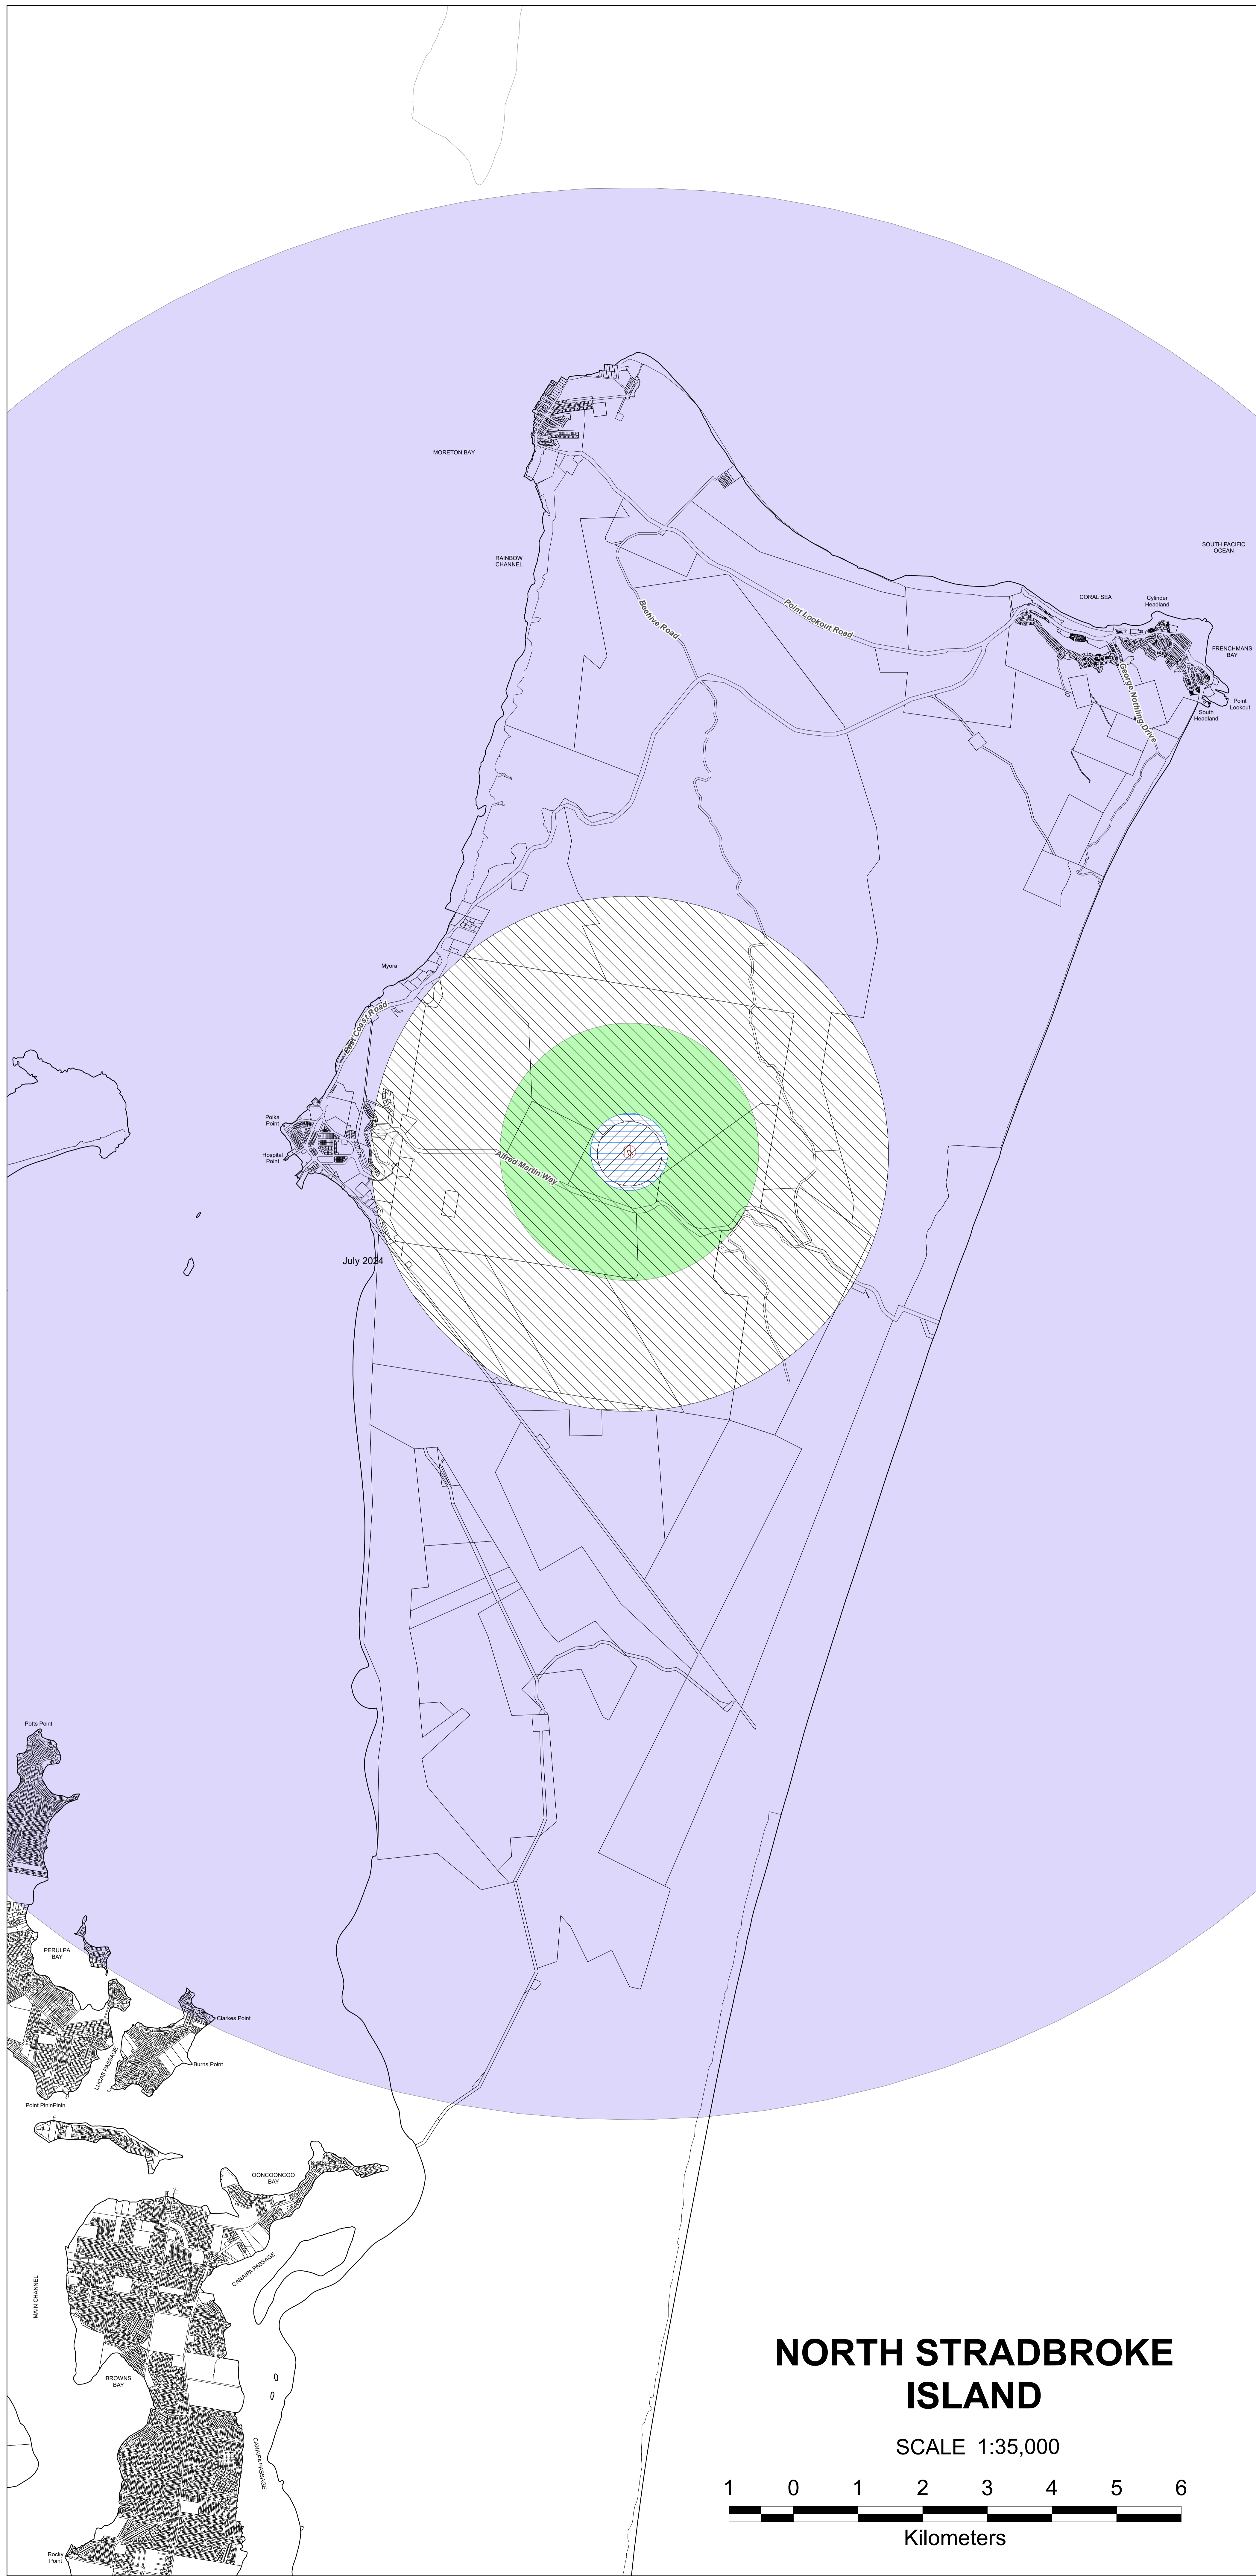

# City Plan AIRPORT ENVIRONS OVERLAY

Version 12  
Overlay Map - OM-002  
Sheet 2/2

## NORTH STRADBROKE ISLAND

SCALE 1:35,000