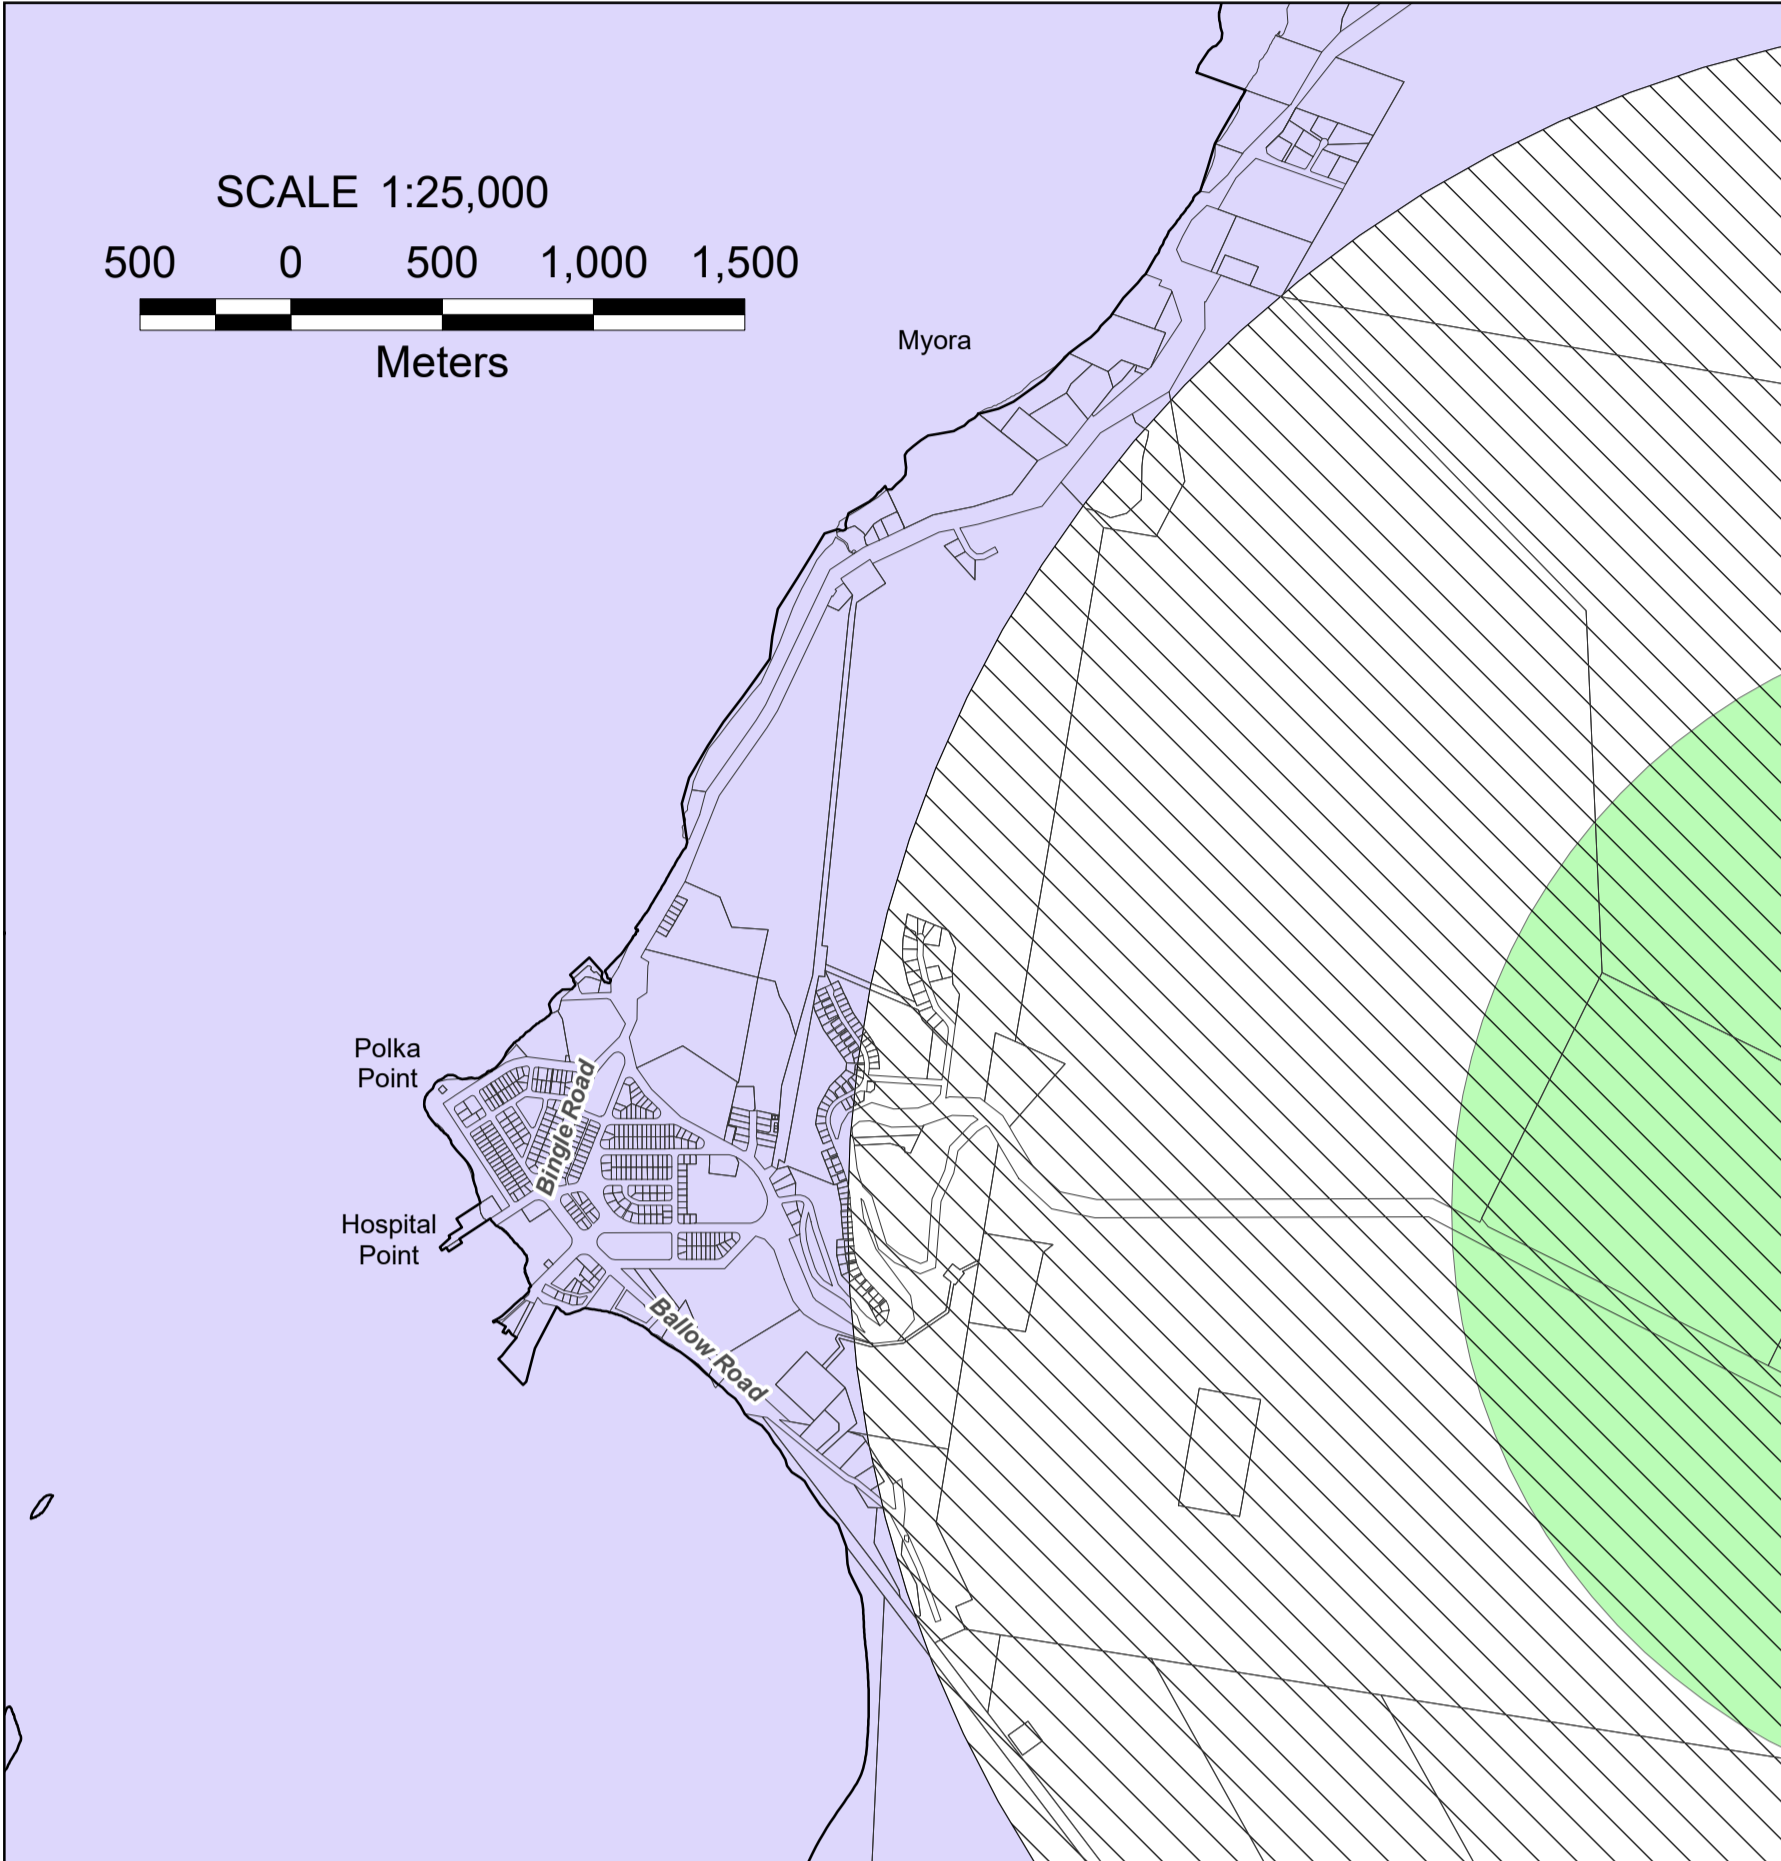

# City Plan AIRPORT ENVIRONS OVERLAY

Version 12  
Overlay Map - OM-002  
Sheet 2/2

## Aviation Facilities Buffer

- Mt Hardgrave Radar Zone A
- Mt Hardgrave Radar Zone A/B
- Mt Hardgrave VHF Zone A
- Mt Hardgrave VHF Zone A/B
- Mt Hardgrave Radar Area of Interest
- Mt Hardgrave VHF Area of Interest
- Cadastral Properties
- Outline of RCC
- Local Authorities outside RCC

Produced by  
Spatial Business Intelligence  
Redland City Council

November 2024

## NORTH STRADBROKE ISLAND

SCALE 1:35,000