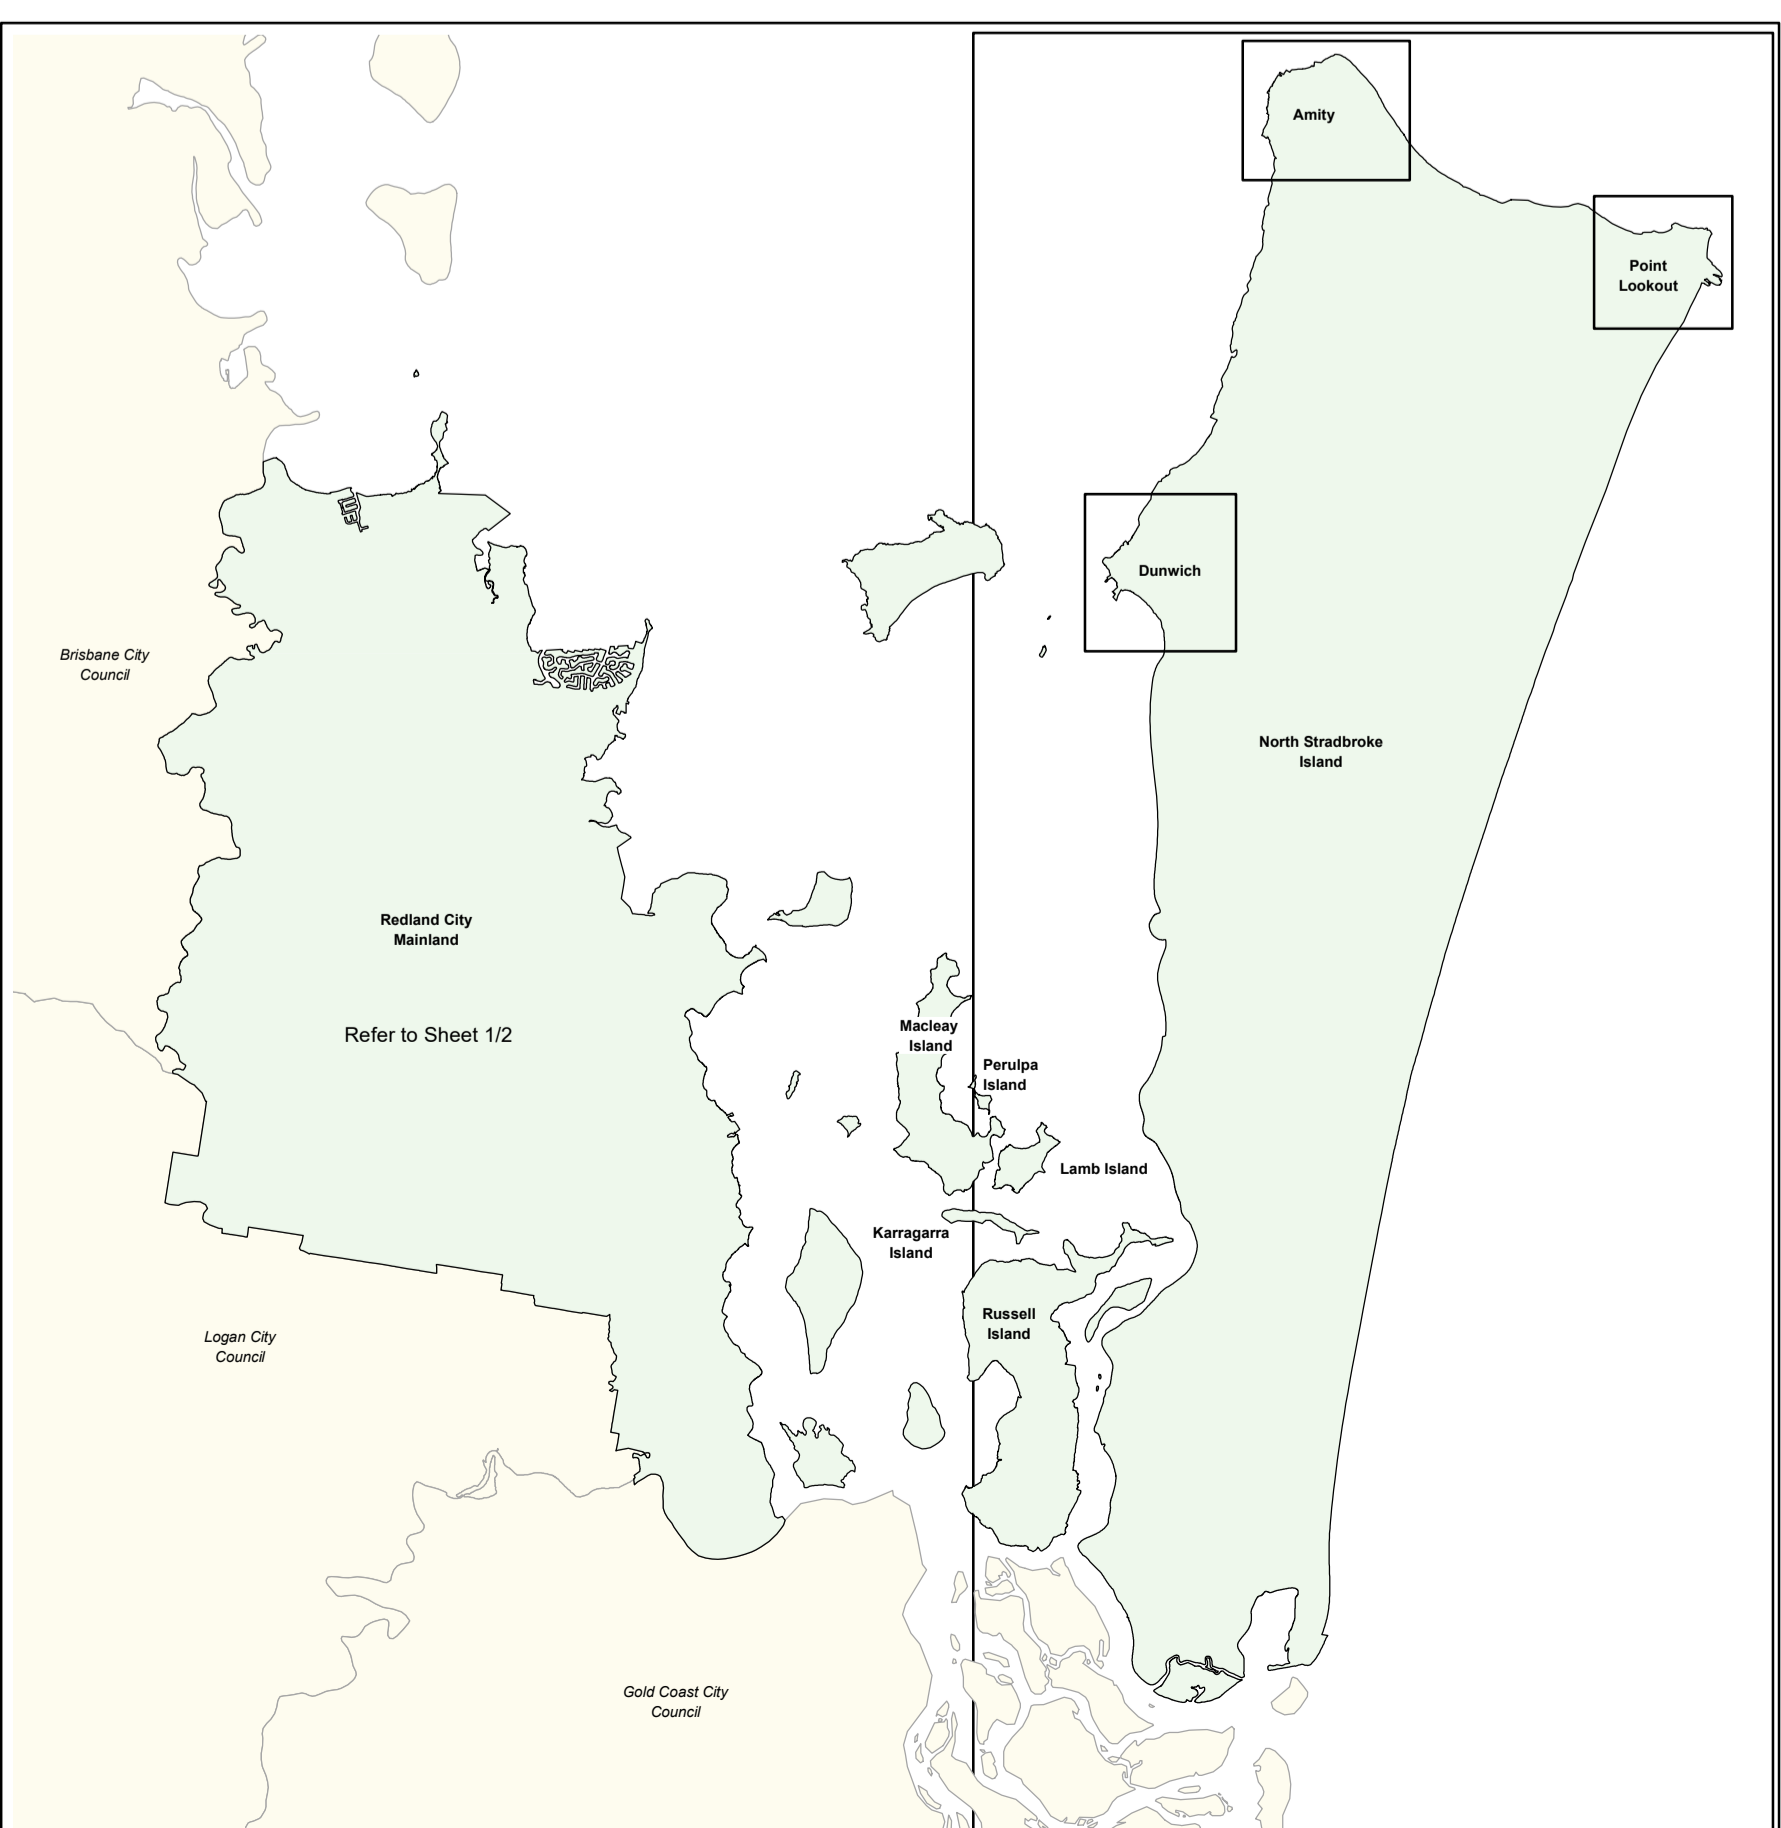

# City Plan AIRPORT ENVIRONS OVERLAY

Version 12  
Overlay Map - OM-002  
Sheet 2/2

## Aviation Facilities Buffer

- Mt Hardgrave Radar Zone A
- Mt Hardgrave Radar Zone A/B
- Mt Hardgrave VHF Zone A
- Mt Hardgrave VHF Zone A/B
- Mt Hardgrave Radar Area of Interest
- Mt Hardgrave VHF Area of Interest
- Cadastral Properties
- Outline of RCC
- Local Authorities outside RCC

## NORTH STRADBROKE ISLAND

SCALE 1:35,000