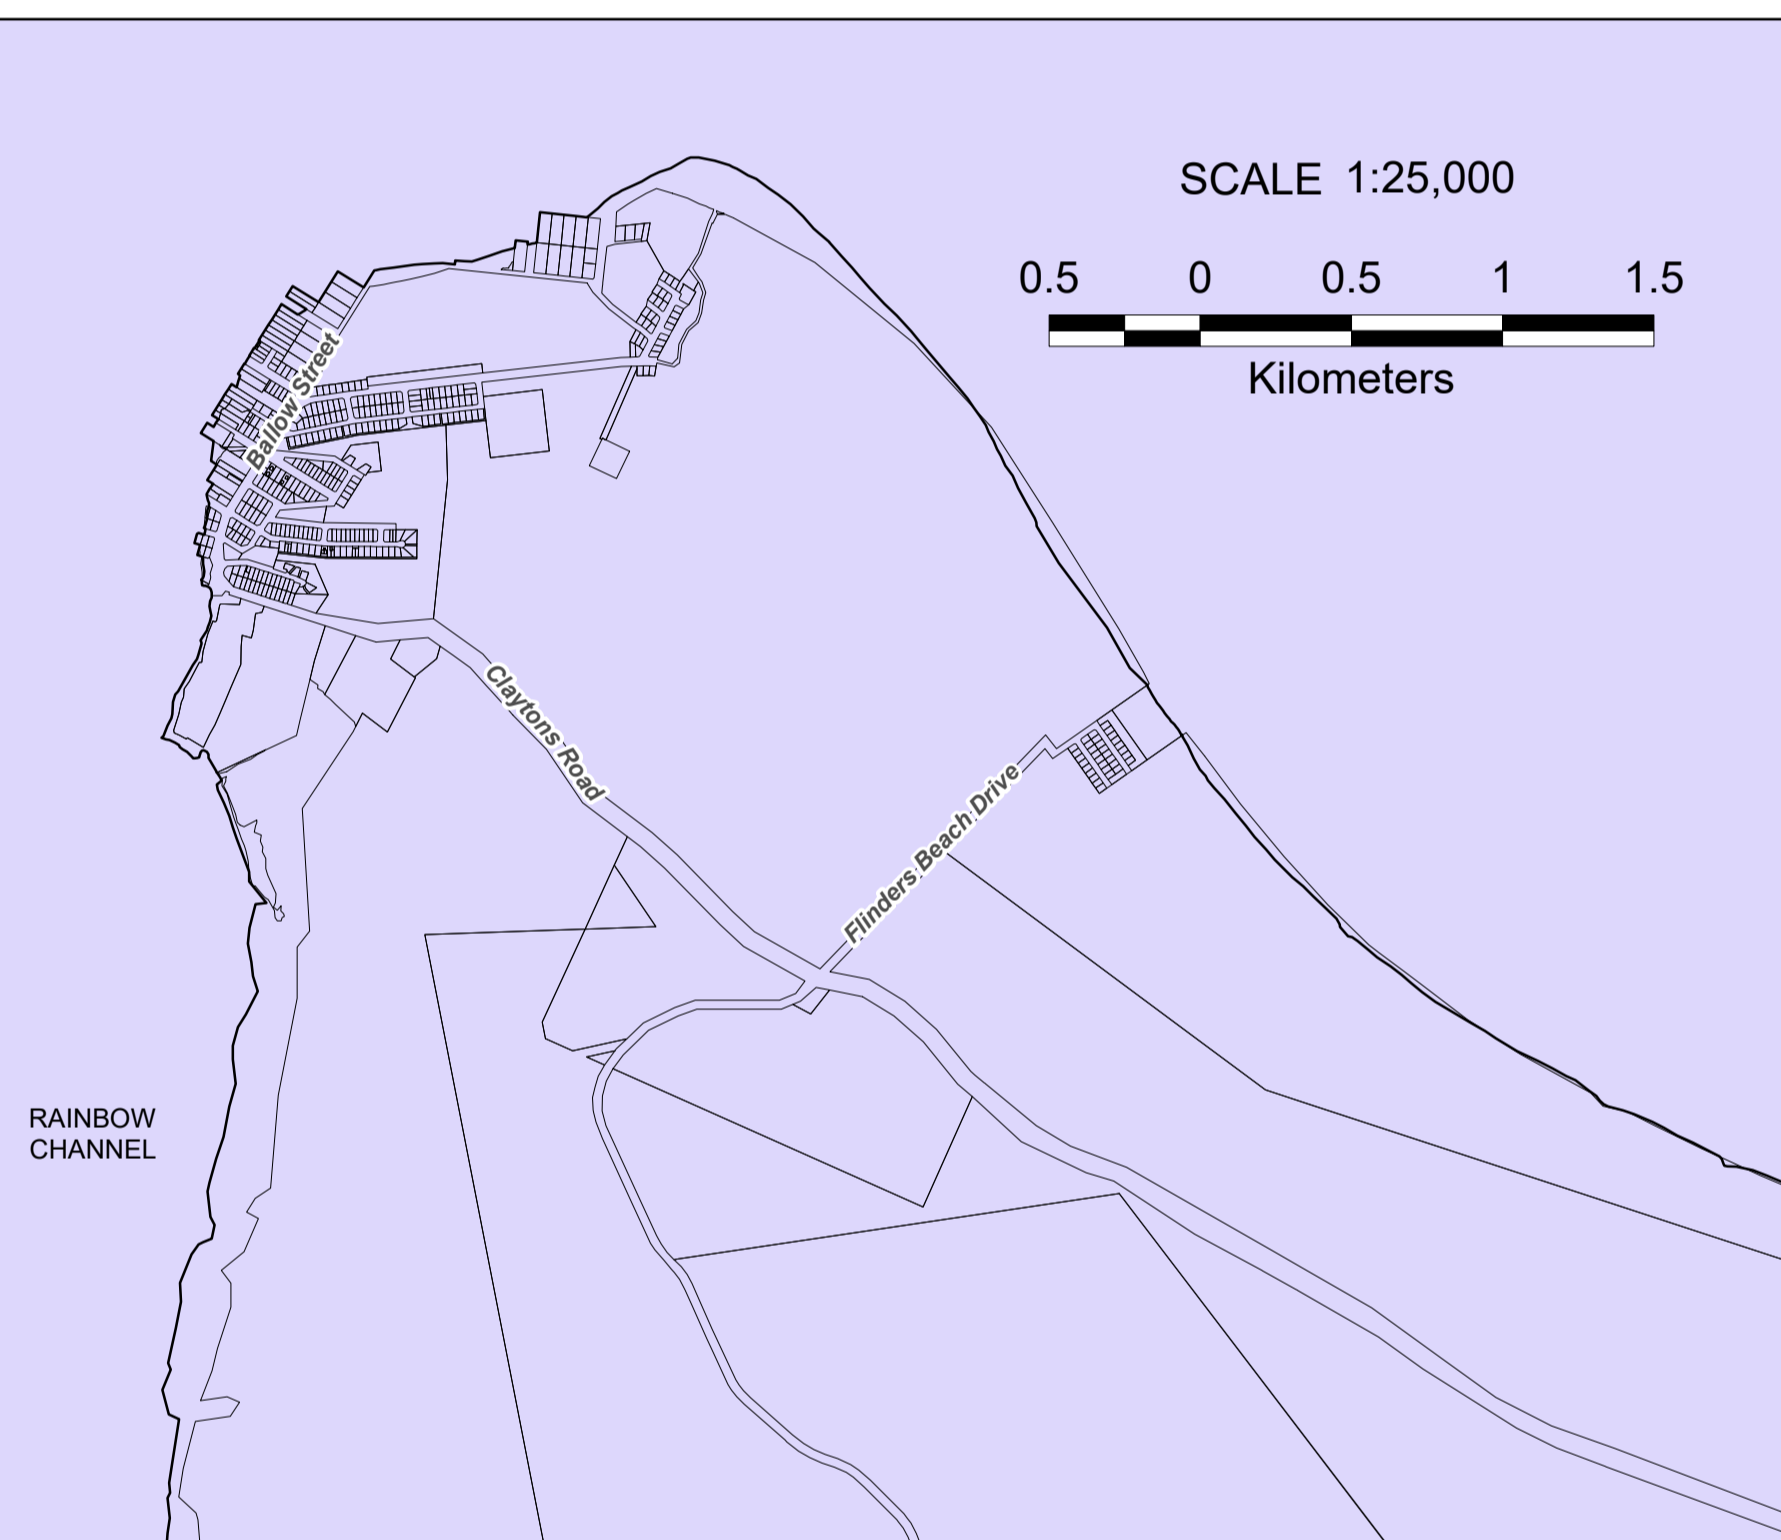

# City Plan AIRPORT ENVIRONS OVERLAY

Version 12  
Overlay Map - OM-002  
Sheet 2/2

## Aviation Facilities Buffer

- Mt Hardgrave Radar Zone A
- Mt Hardgrave Radar Zone A/B
- Mt Hardgrave VHF Zone A
- Mt Hardgrave VHF Zone A/B
- Mt Hardgrave Radar Area of Interest
- Mt Hardgrave VHF Area of Interest
- Cadastral Properties
- Outline of RCC
- Local Authorities outside RCC

## NORTH STRADBROKE ISLAND

SCALE 1:35,000