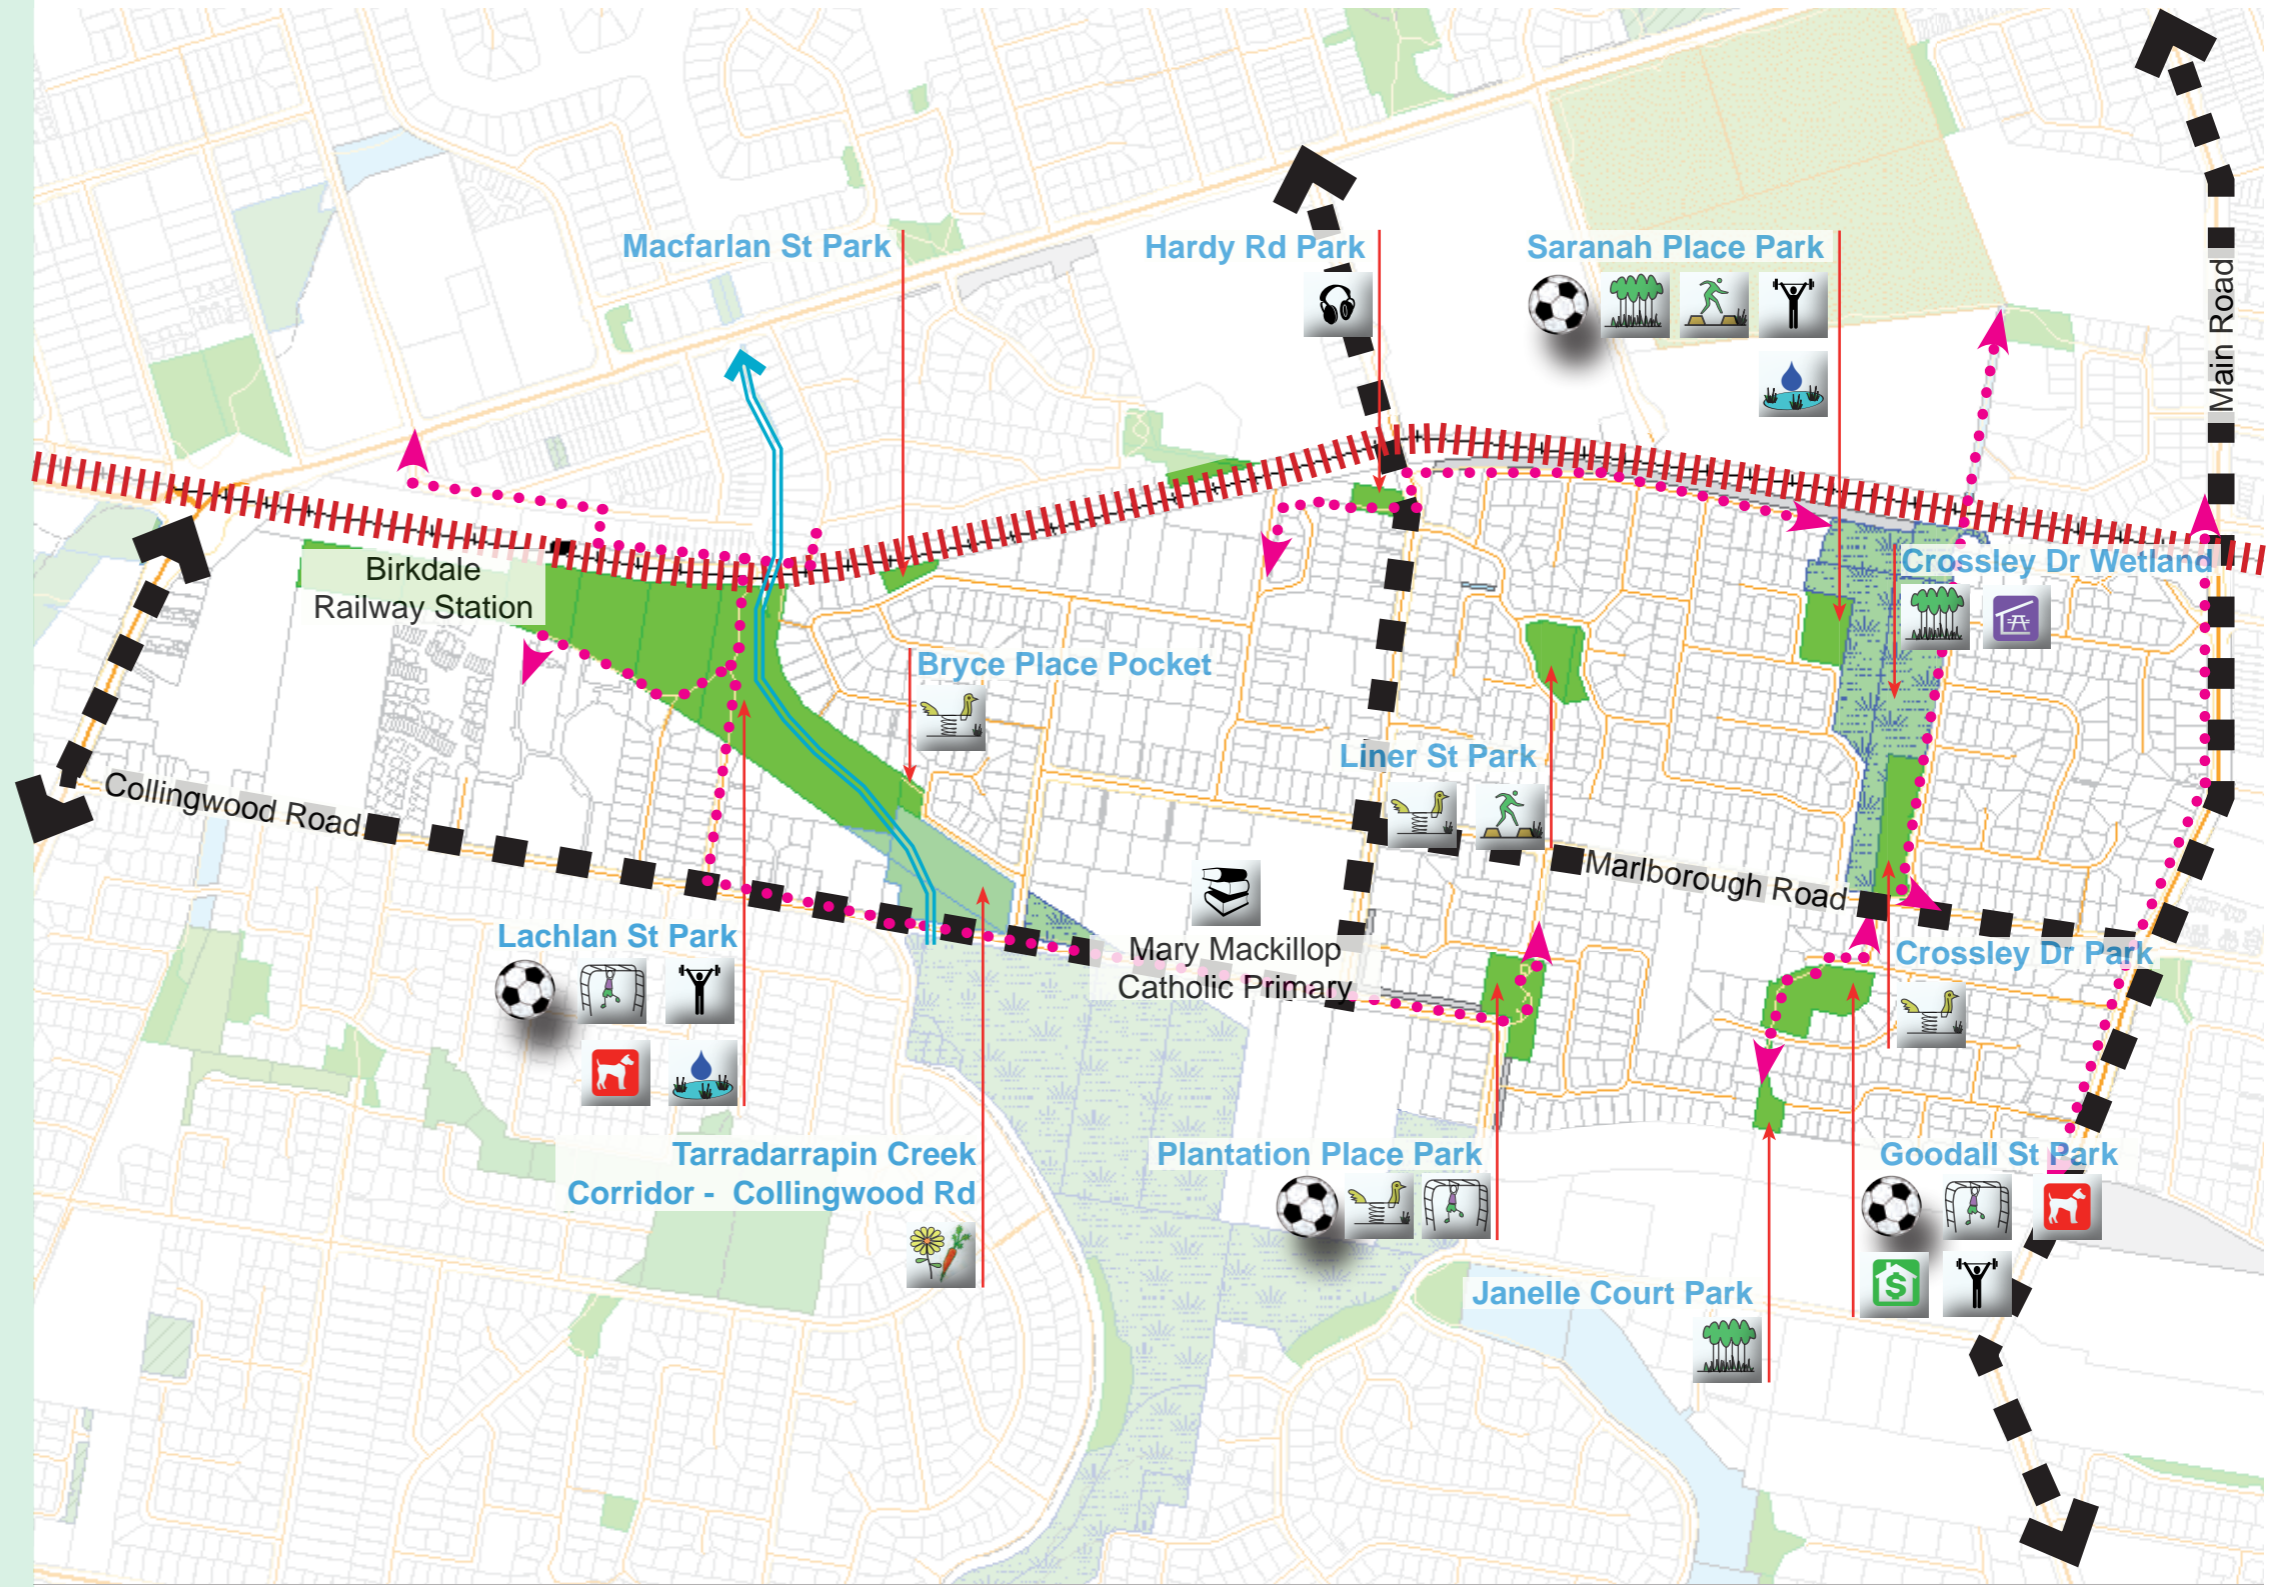

LEGEND

-  Kick-about area
-  Community garden
-  Natural area
-  Nature play area \ Nature Play Node
-  Quiet contemplation
-  Large feature tree
-  Toddler play area
-  Primary play area
-  Teenage hangout/ play area
-  Physical activity area
-  Dedicated sports park
-  Dog off-leash area (DOLA)
-  Neighbourhood schools
-  Commercial area
-  Natural water feature / environs
-  Major neighbourhood barrier
-  Neighbourhood pedestrian network - cycle-friendly
-  Waterway
-  Train line
-  Neighbourhood road network
-  Wetland area
-  Conservation area
-  Designated parks area

Map 7:

Catchment 1, Neighbourhood 07