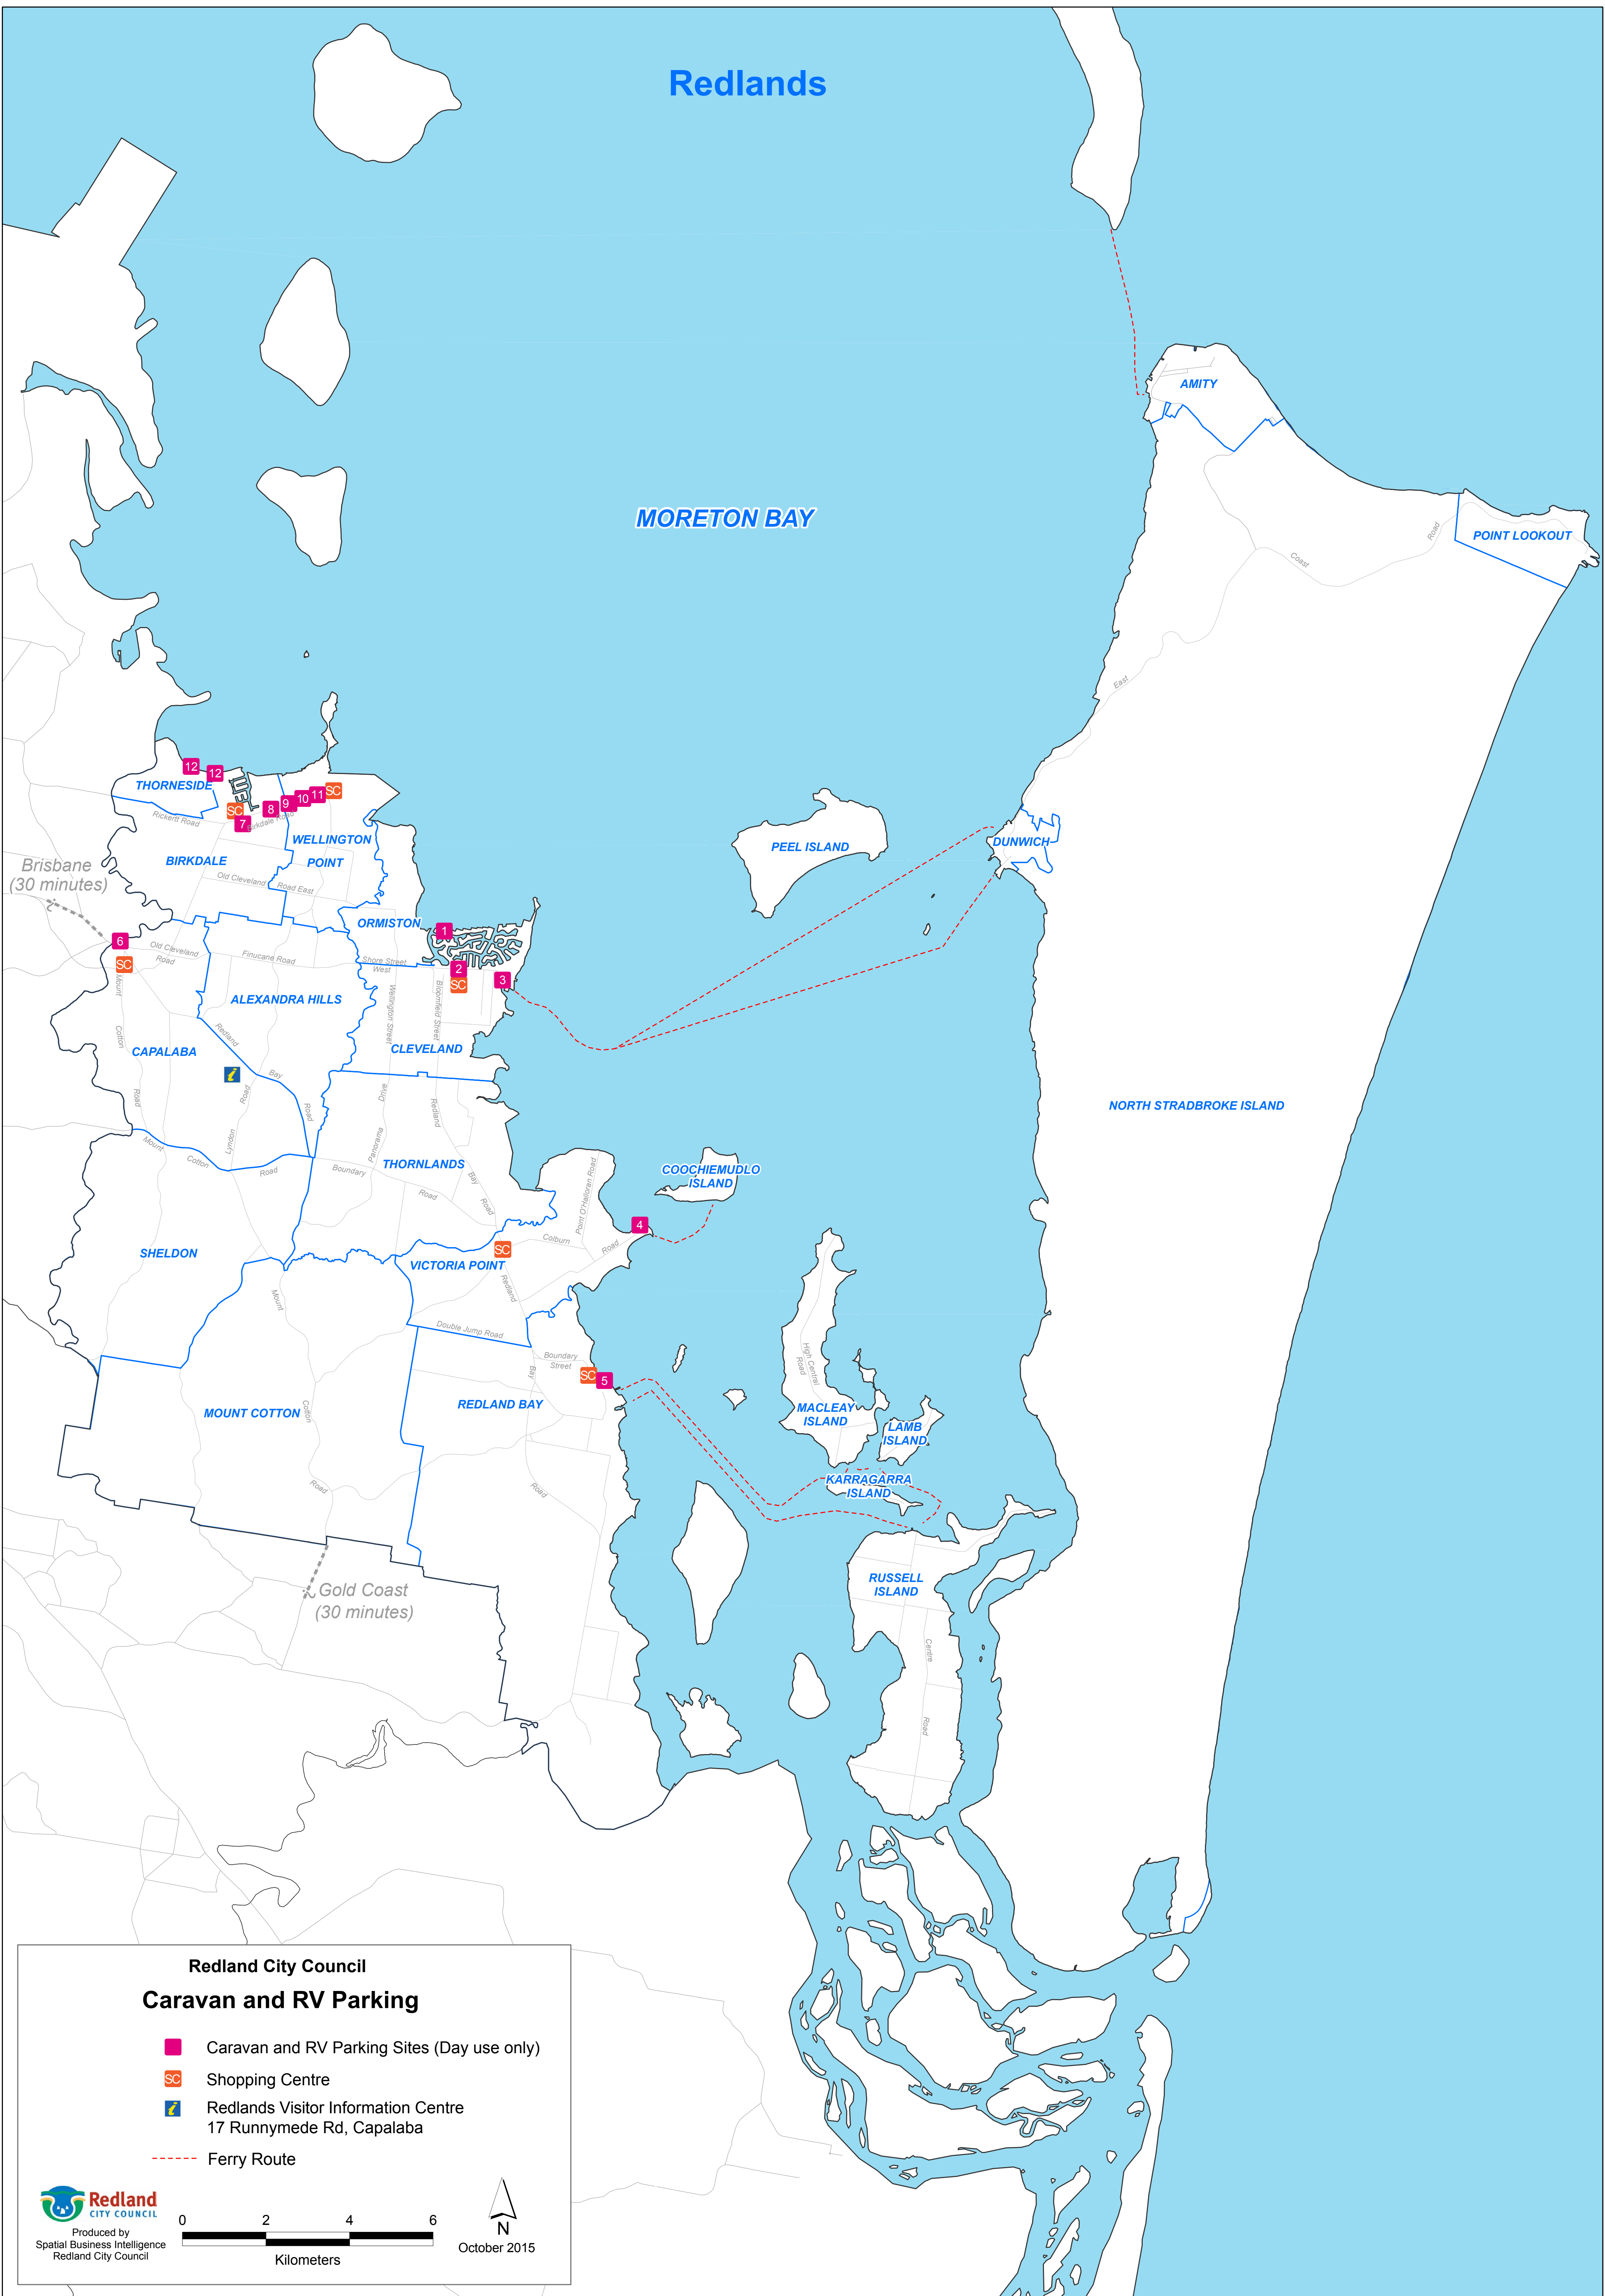

Redlands

MORETON BAY

Redland City Council

Caravan and RV Parking

-  Caravan and RV Parking Sites (Day use only)
-  Shopping Centre
-  Redlands Visitor Information Centre
17 Runnymede Rd, Capalaba
-  Ferry Route